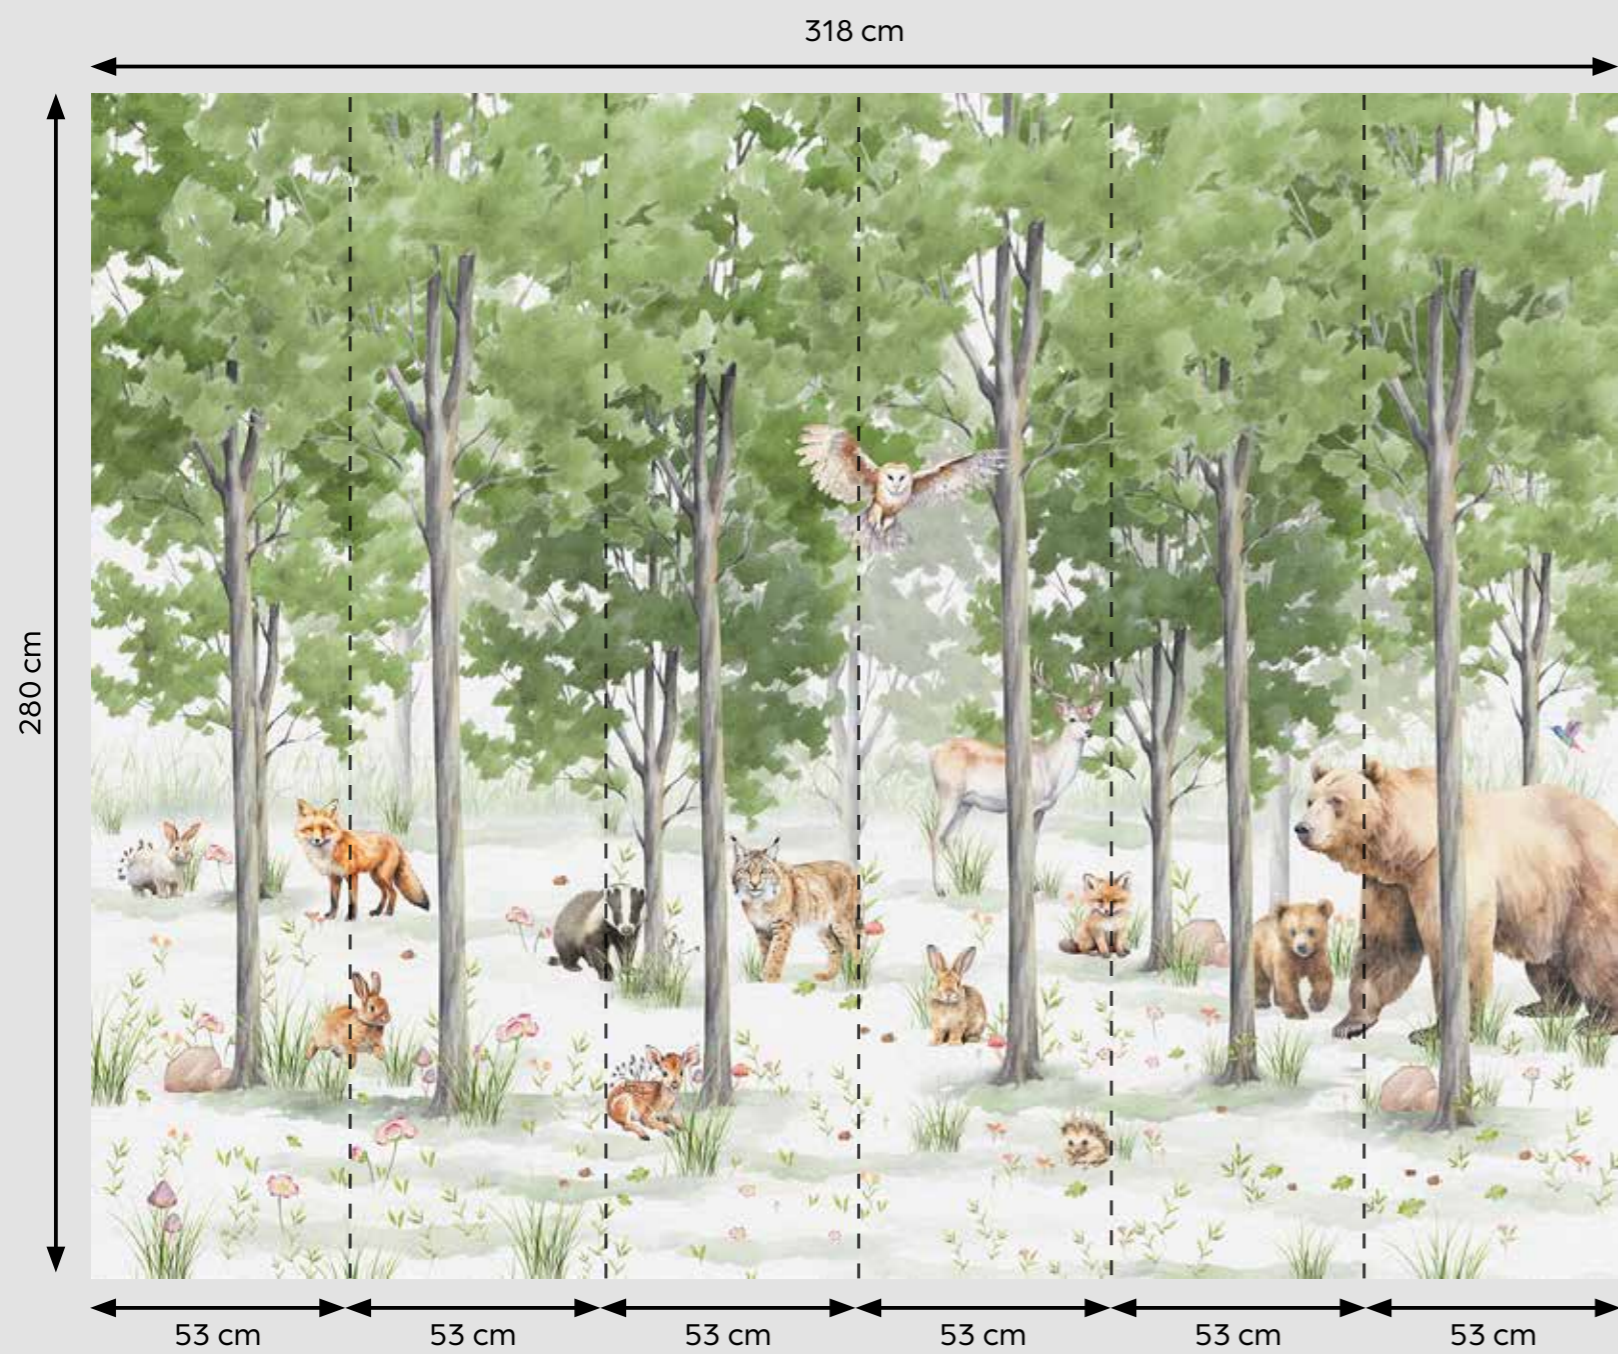

53 cm

53 cm

Ref. SW 3066-1

W 318 x H 280 cm | Not repeatable

**Ref. SW 3067-1**

W 318 x H 280 cm | Repeatable

Ref. SW 3068-1

W 318 x H 280 cm | Not repeatable