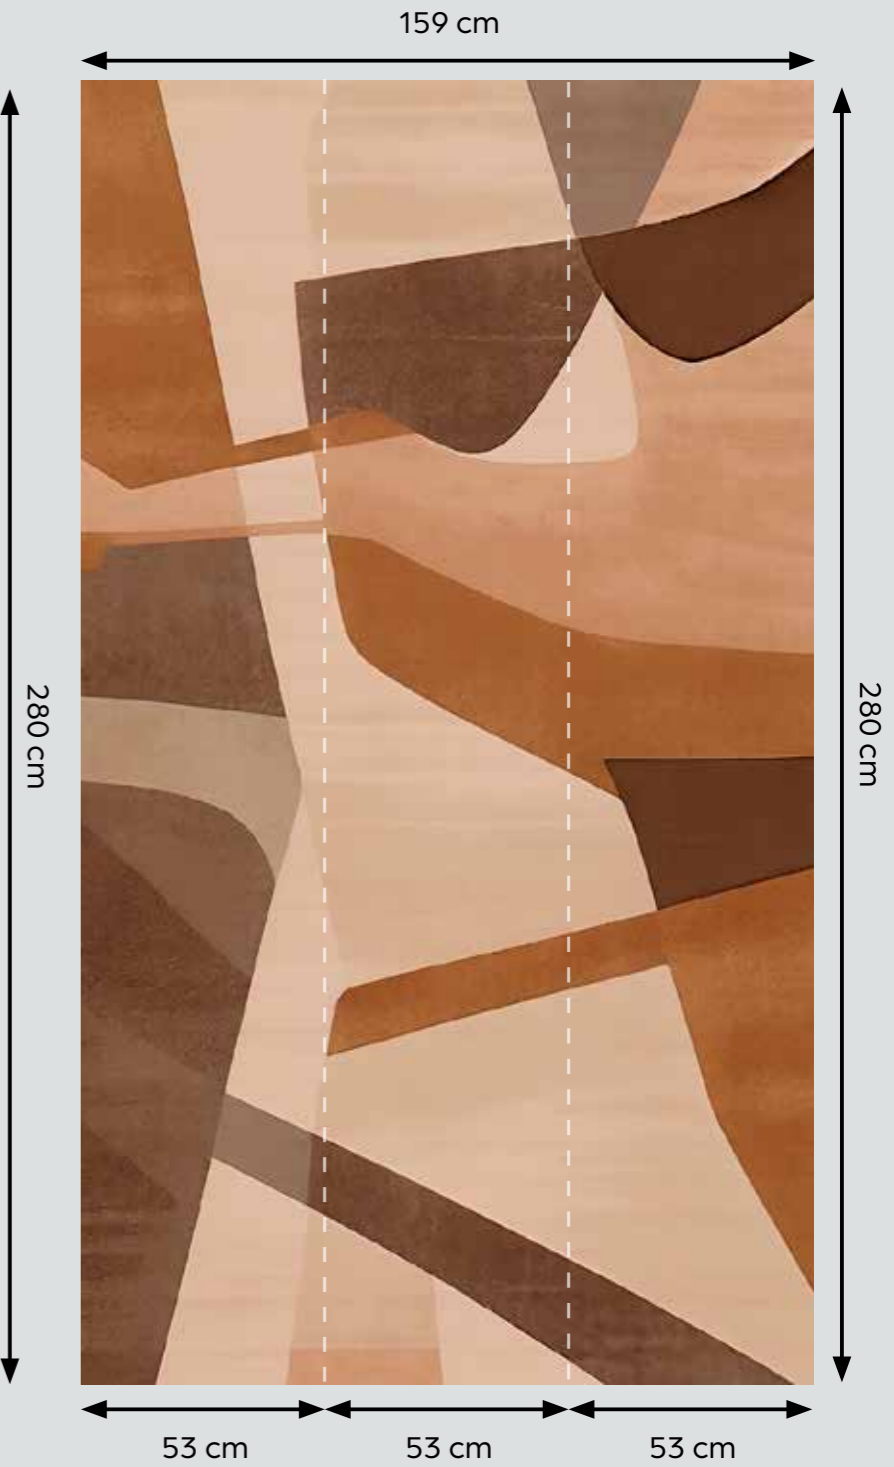

Ref. SW 3006-2

W 159 x H 280 cm | Not repeatable