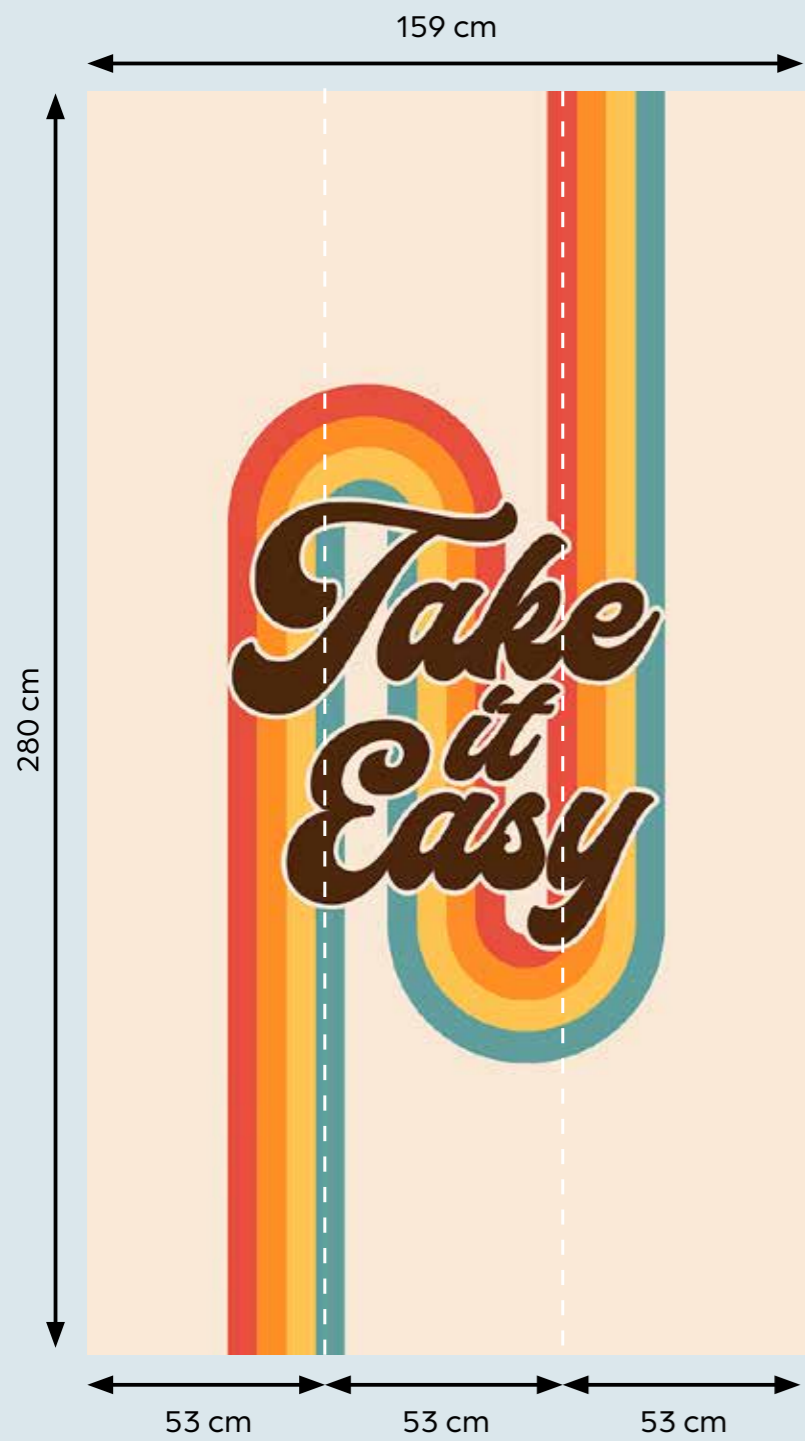

Afm. 2800x2120 | Repeatable

P O P

Art

*"Pop Art looks out into the world. It doesn't look like a painting of something, it looks like the thing itself."*

Ref. SW 3016-1

W 265 x H 280 cm | Not repeatable

**WOW!**