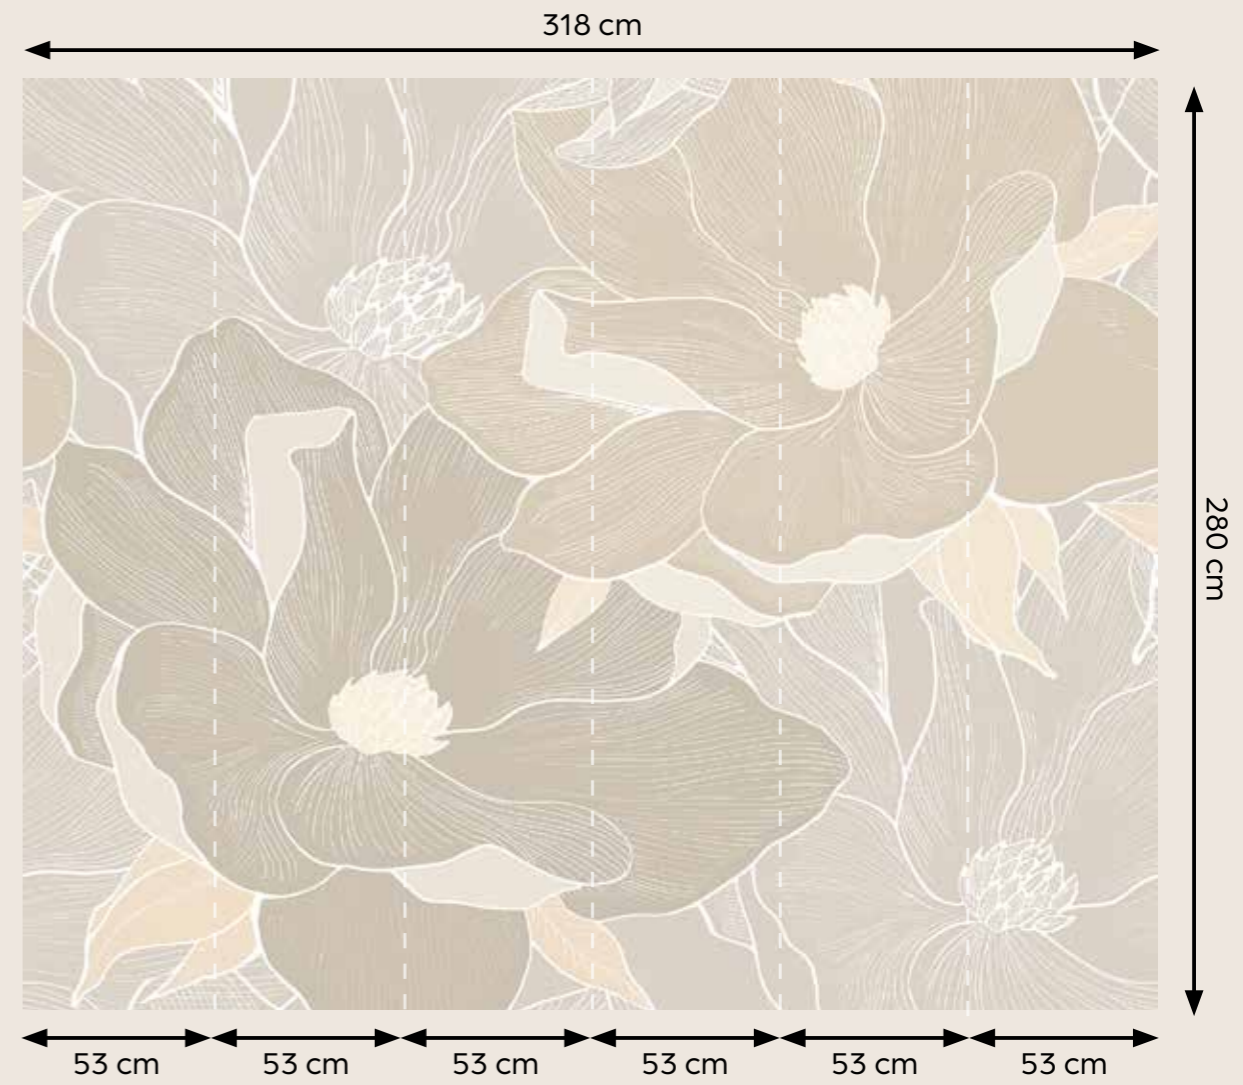

# Nature

“The mother art is architecture. Without an architecture of our own we have no soul of our own civilization.”

Ref. SW 3024-1

W 159 x H 280 cm | Repeatable

Ref. SW 3025-1

W 212 x H 280 cm | Repeatable