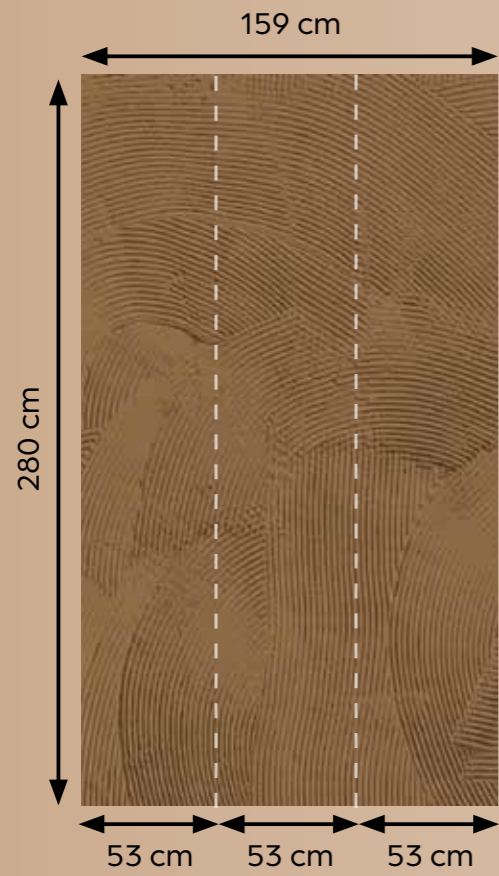

W 159 x H 280 cm | Repeatable

Ref. SW 3011-2

W 159 x H 280 cm | Repeatable