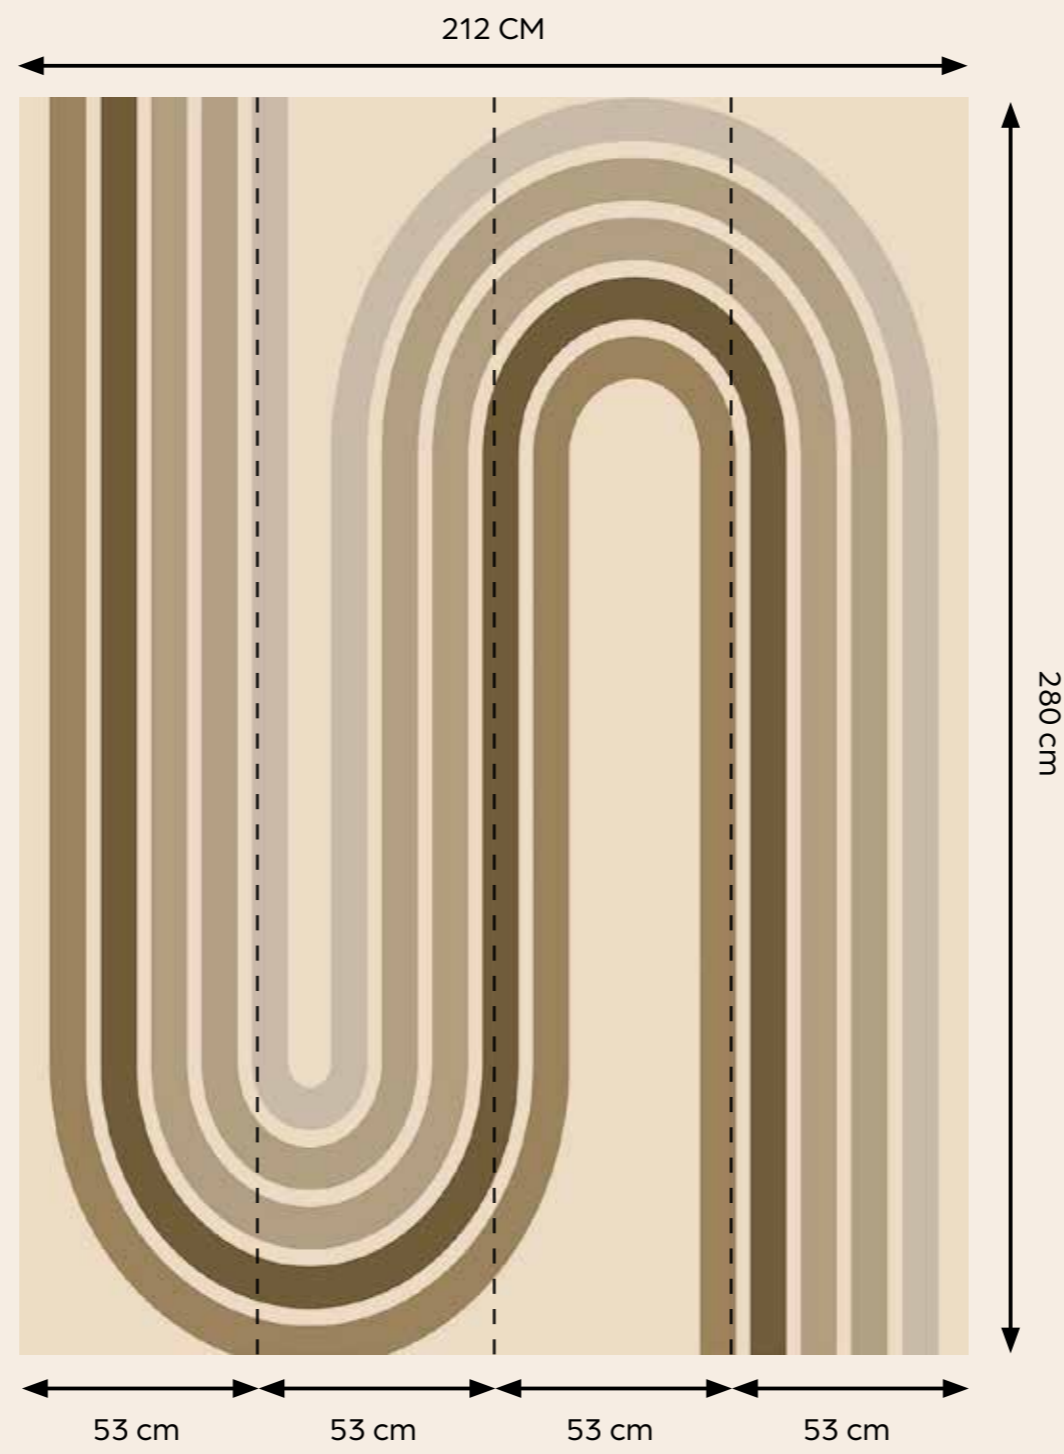

Ref. SW 3019-2

W 212 x H 280 cm | Repeatable