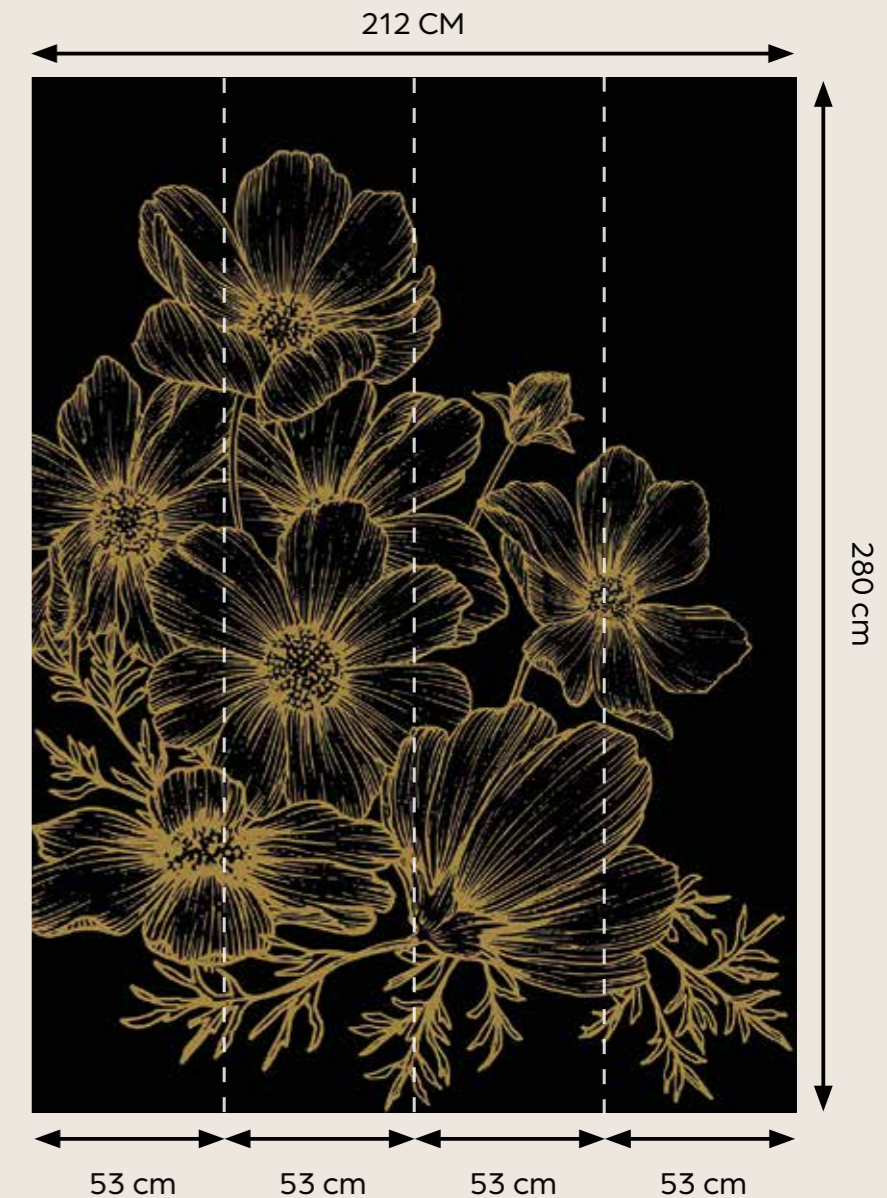

**Ref. SW 3026-1**

W 318 x H 280 cm | Repeatable

Ref. SW 3027-1

W 212 x H 280 cm | Not repeatable

Ref. SW 3027-2

W 212 x H 280 cm | Not repeatable

Ref. SW 3027-3

W 212 x H 280 cm | Not repeatable