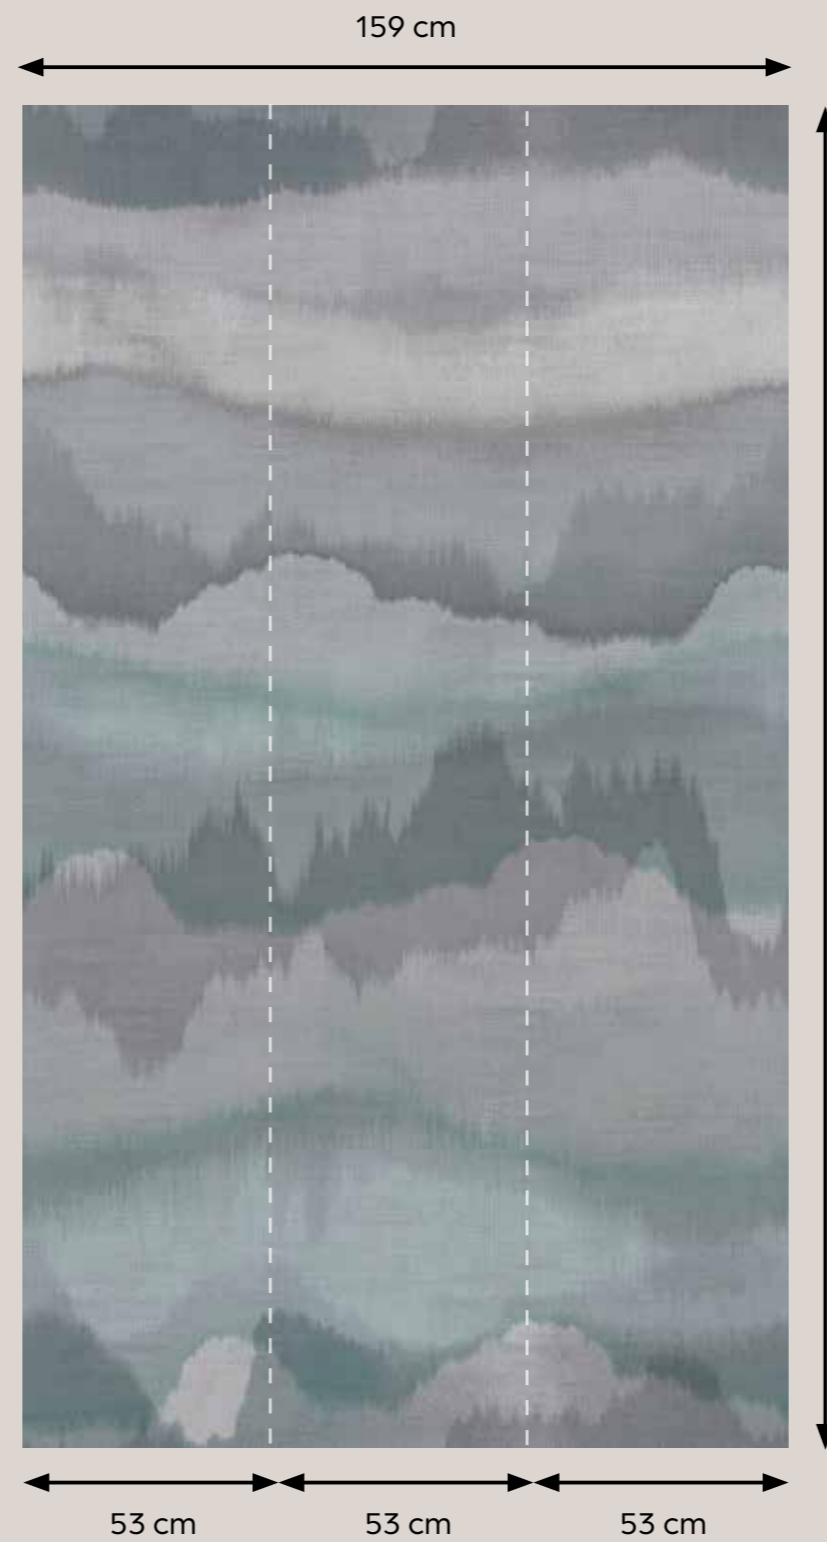

Ref. SW 3010-2

W 159 x H 280 cm | Repeatable