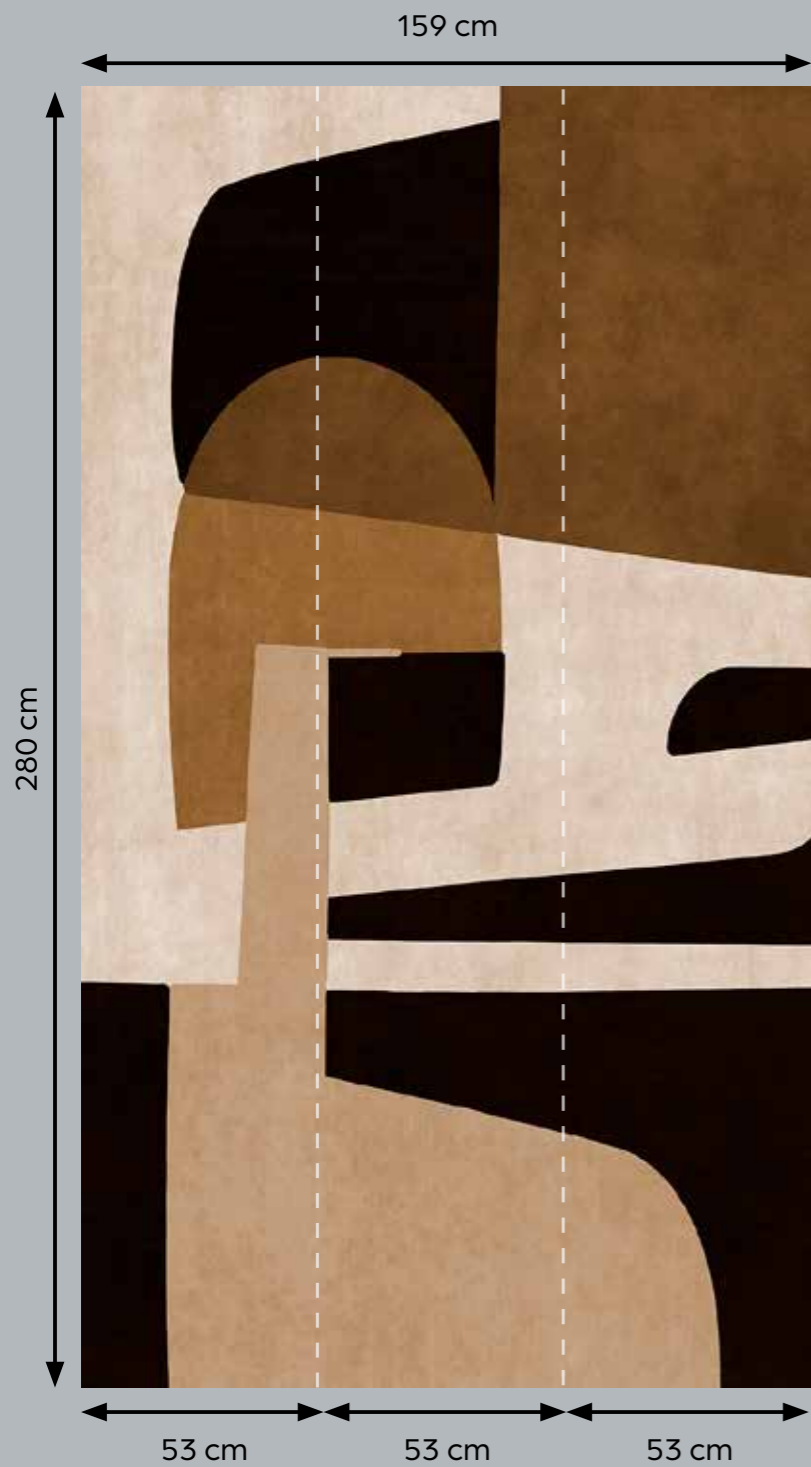

Ref. SW 3003-1

W 159 x H 280 cm | Not repeatable