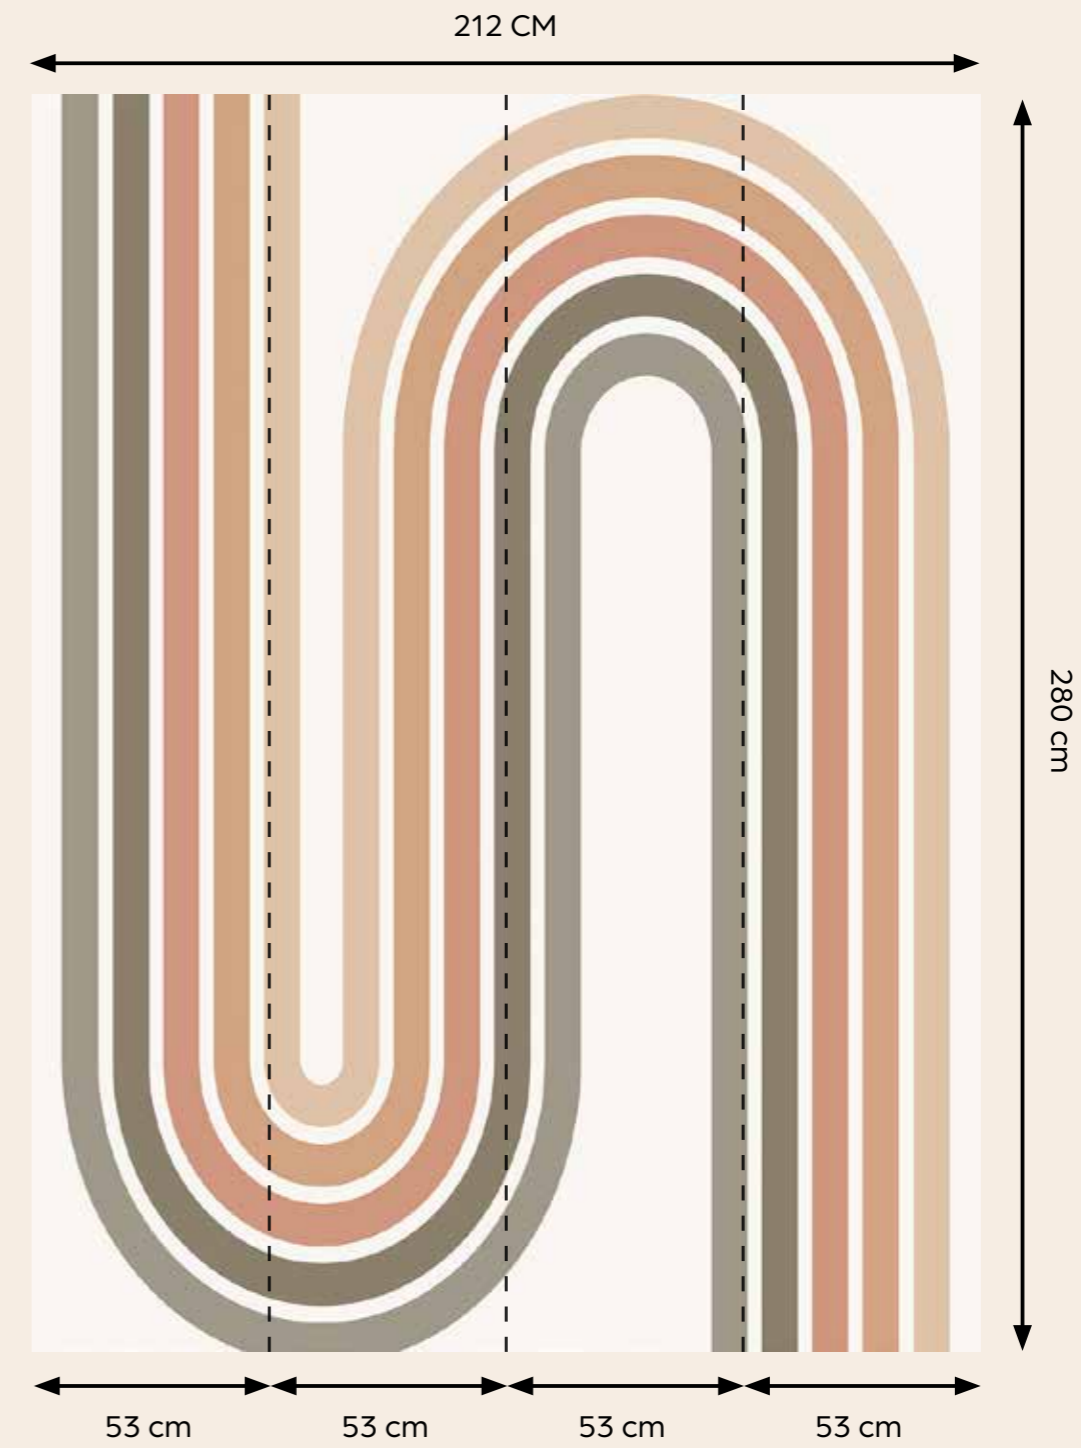

Ref. SW 3019-1

W 212 x H 280 cm | Repeatable