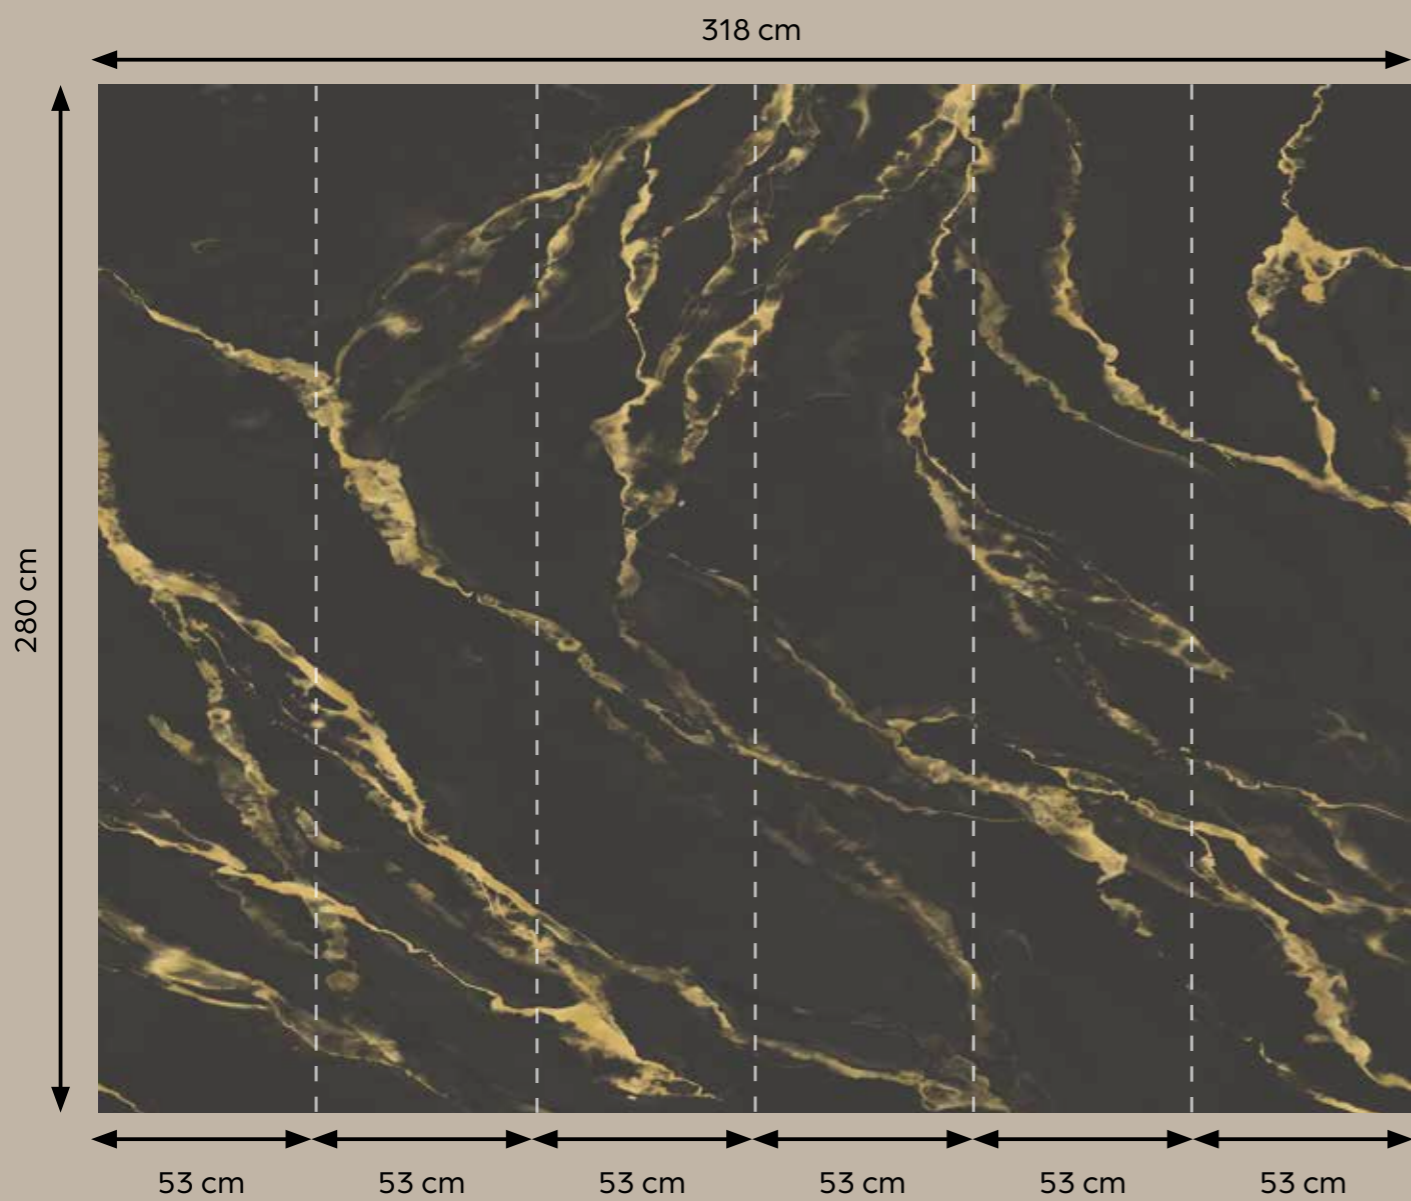

Ref. SW 3013-3

W 318 x H 280 cm | Repeatable