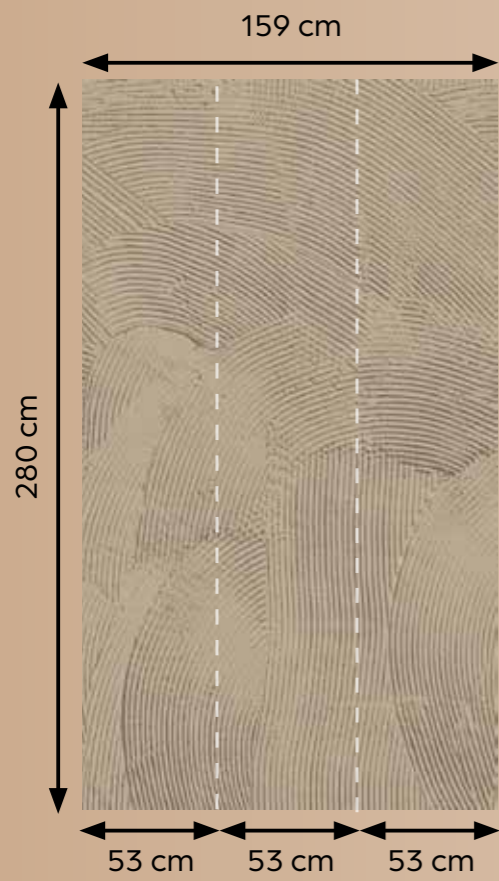

Ref. SW 3011-1