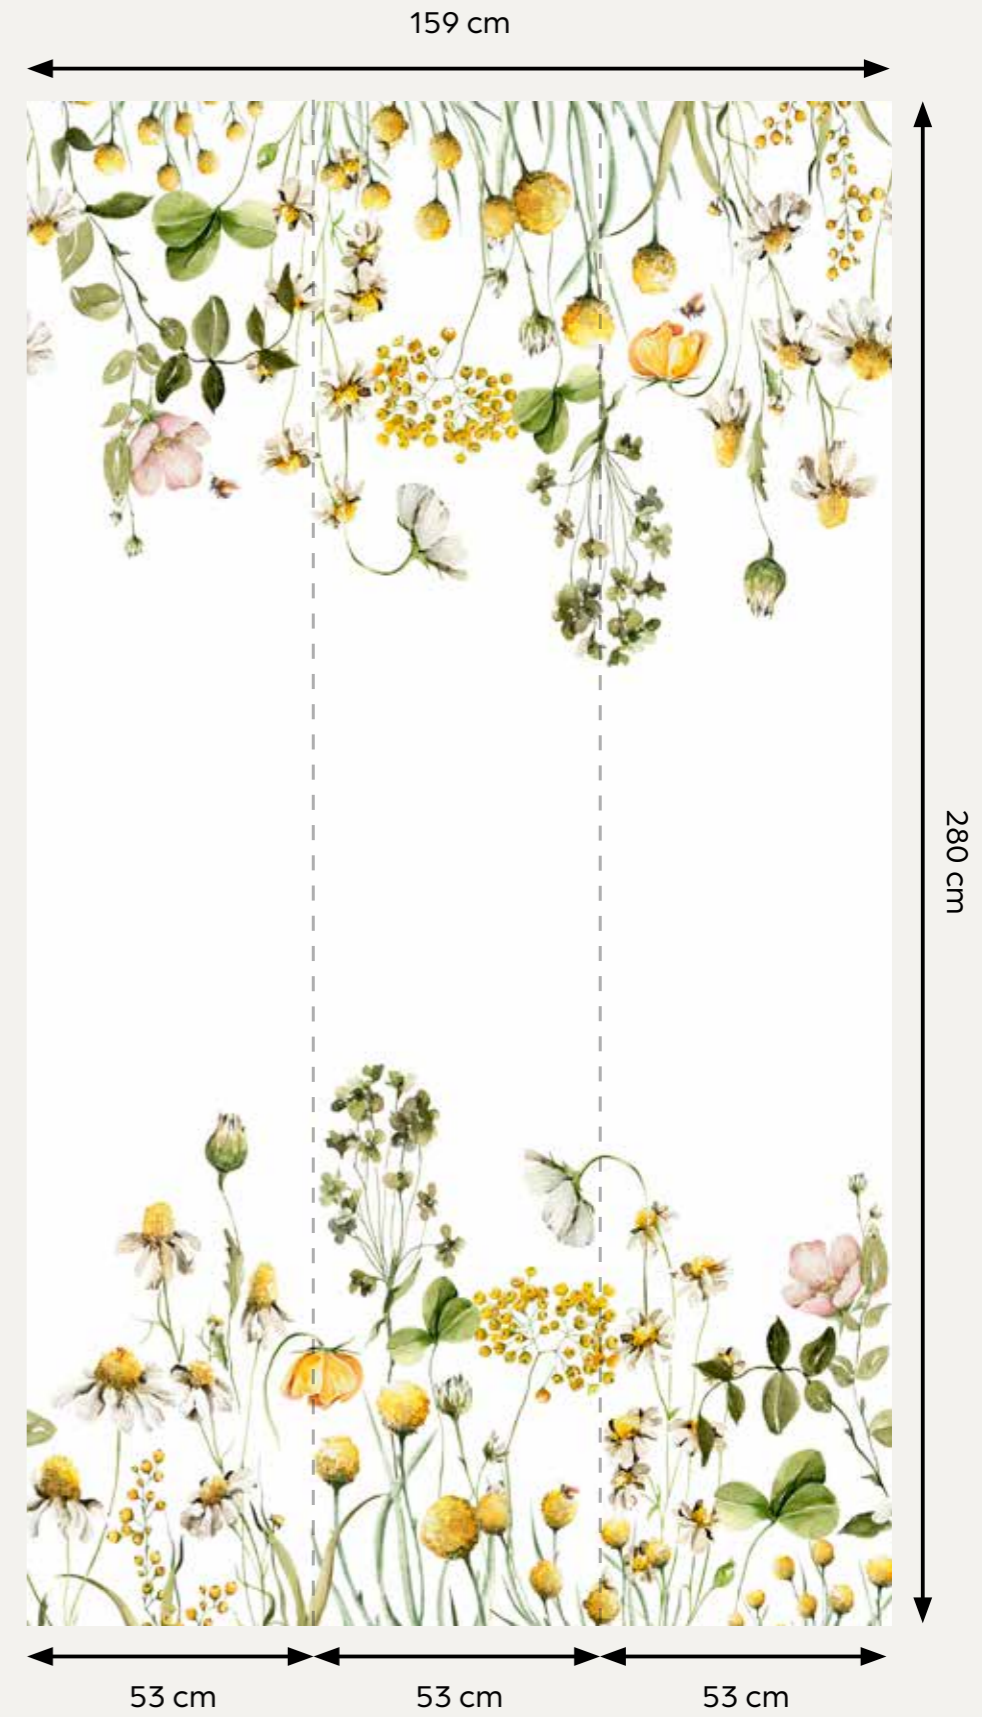

Afm. 2800x2120 | Repeatable

P O P

Art

*"Pop Art looks out into the world. It doesn't look like a painting of something, it looks like the thing itself."*

Ref. SW 3016-1

W 265 x H 280 cm | Not repeatable

**WOW!**

# Nature

“The mother art is architecture. Without an architecture of our own we have no soul of our own civilization.”

Ref. SW 3024-1

W 159 x H 280 cm | Repeatable

Ref. SW 3025-1

W 212 x H 280 cm | Repeatable

**Ref. SW 3026-1**

W 318 x H 280 cm | Repeatable

Ref. SW 3027-1

W 212 x H 280 cm | Not repeatable

Ref. SW 3027-2

W 212 x H 280 cm | Not repeatable

Ref. SW 3027-3

W 212 x H 280 cm | Not repeatable

Ref. SW 3027-4

W 212 x H 280 cm | Not repeatable

Ref. SW 3028-1

W 212 x H 280 cm | Repeatable

Ref. SW 3029-1

W 159 x H 280 cm | Repeatable

Ref. SW 3030-1

W 159 x H 280 cm | Repeatable