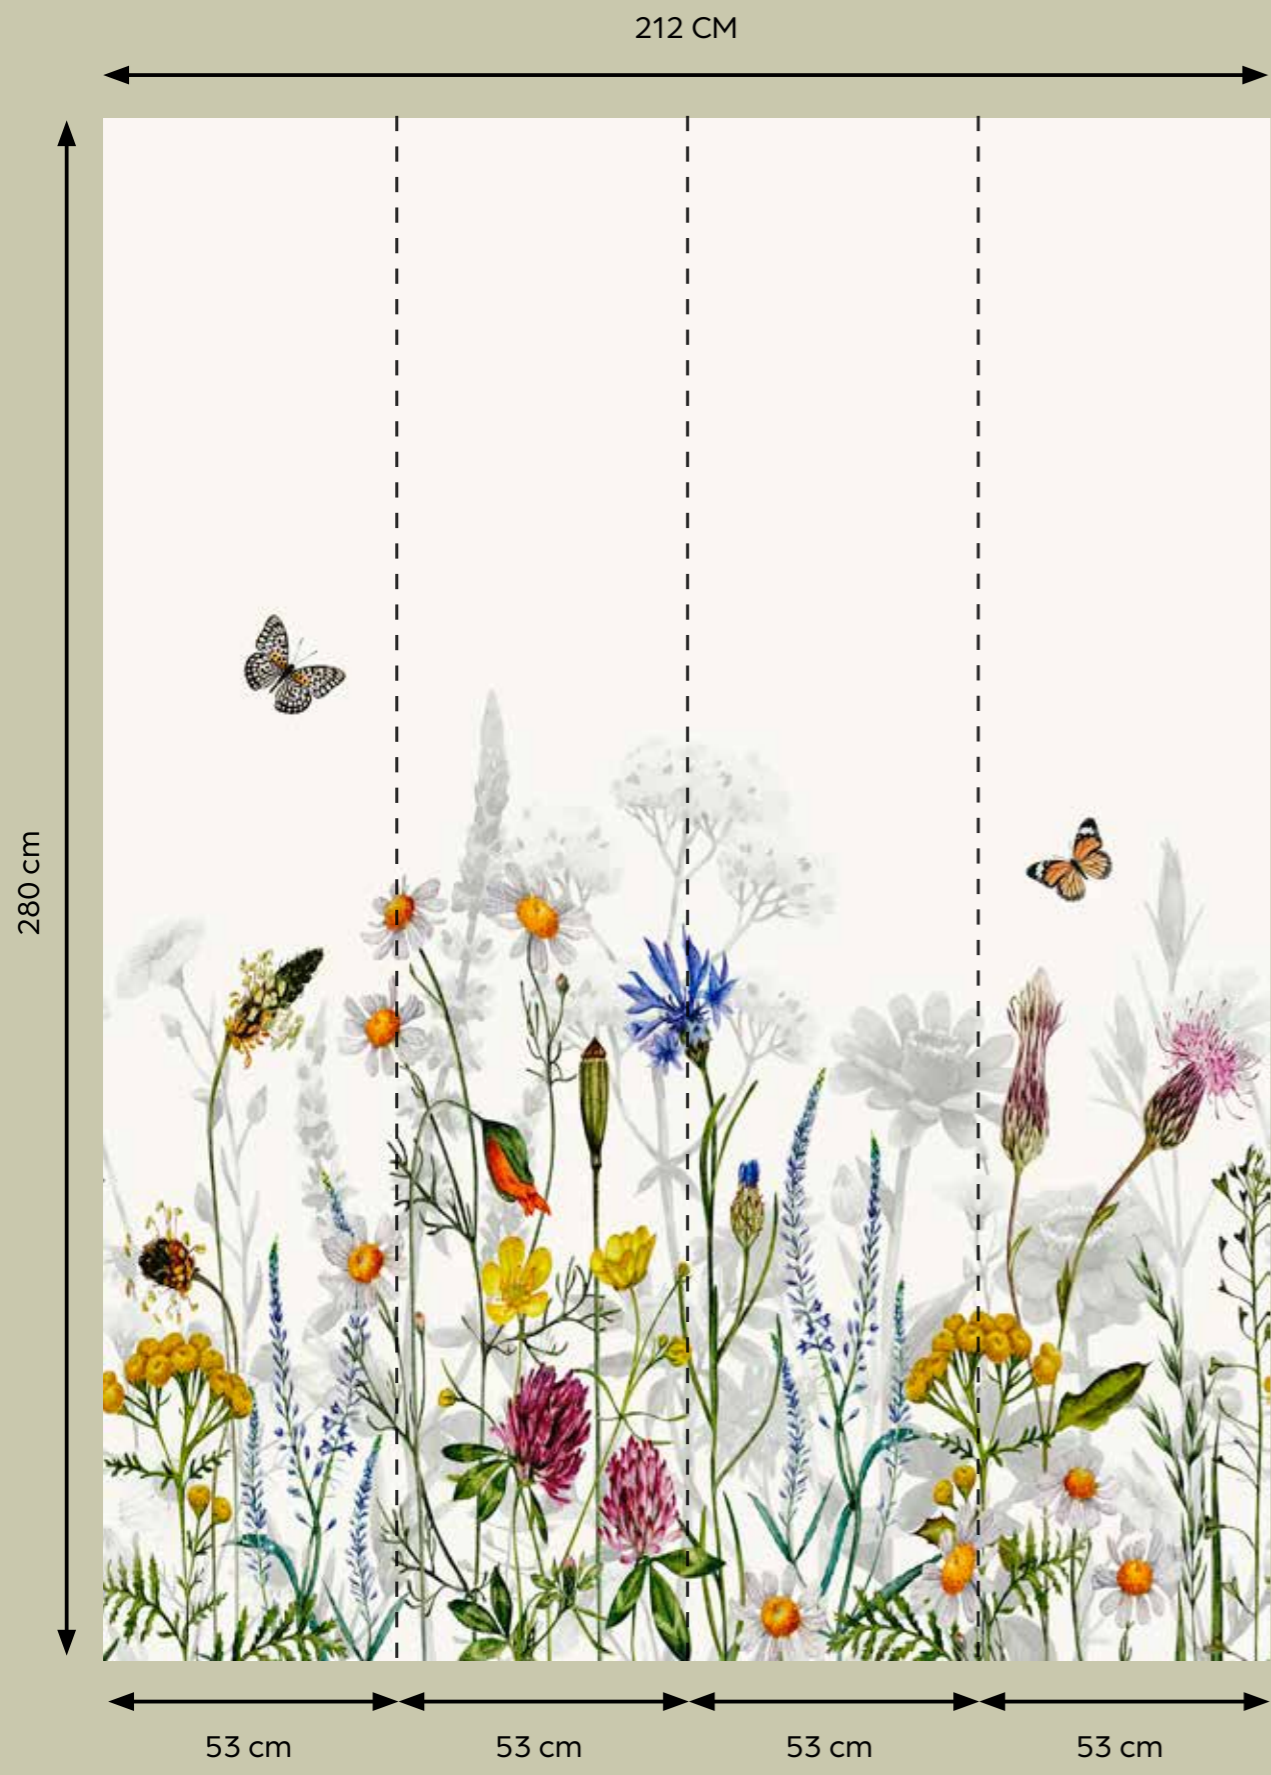

Ref. SW 3028-1

W 212 x H 280 cm | Repeatable