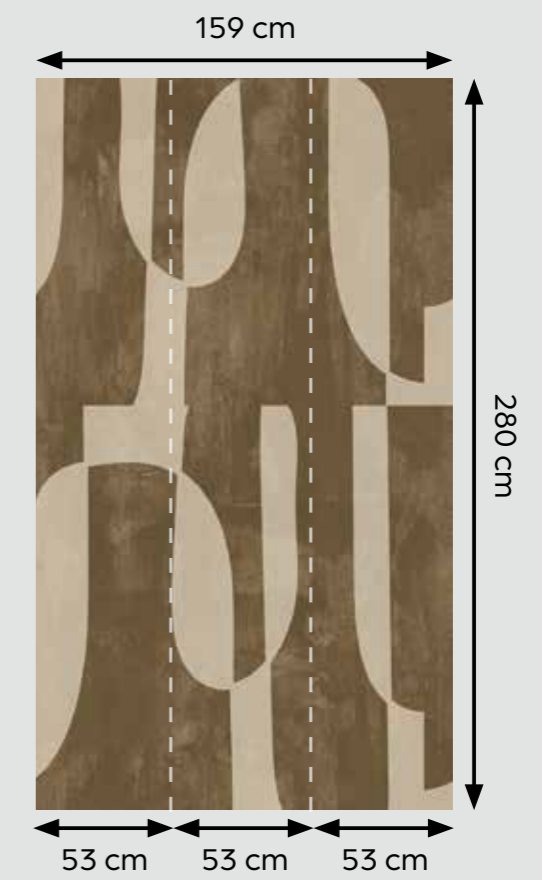

Ref. SW 3009-2

W 159 x H 280 cm | Repeatable