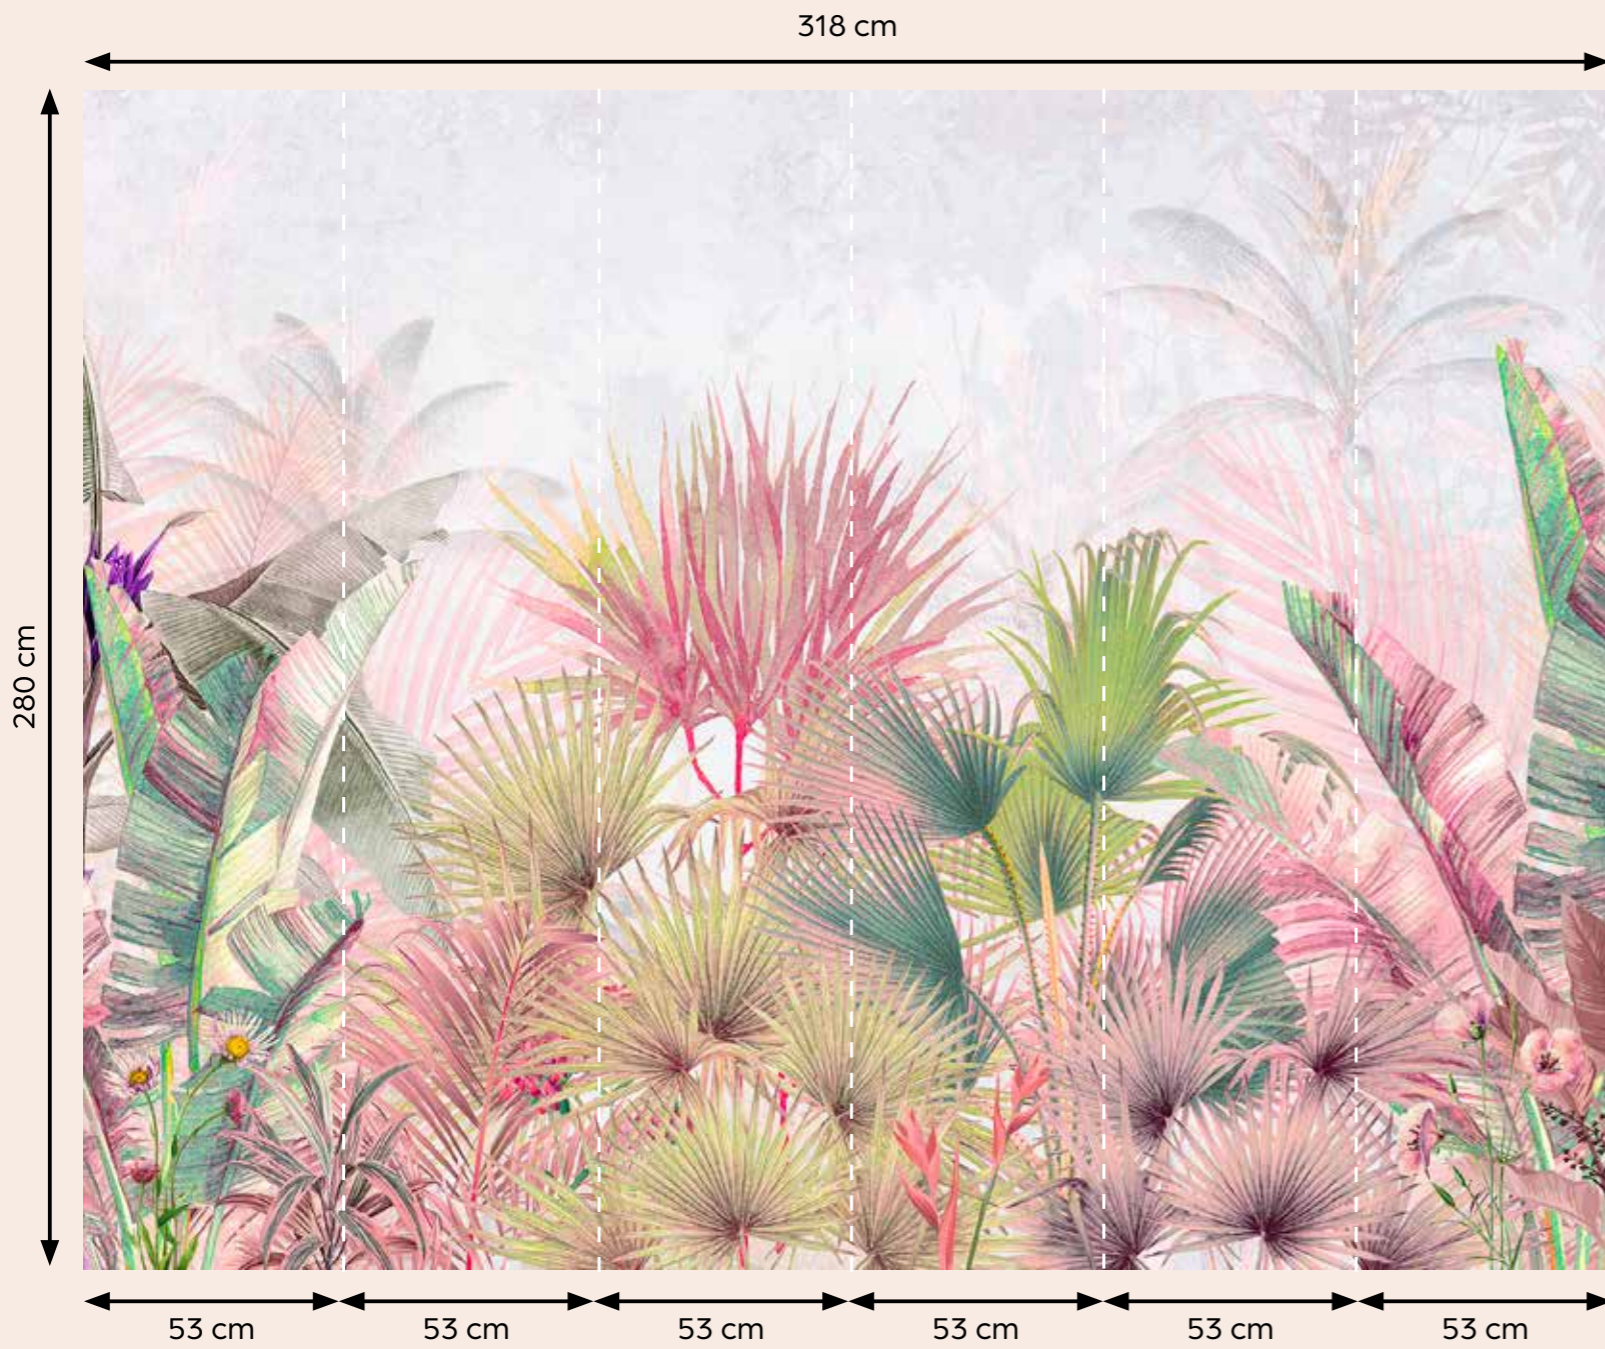

Ref. SW 3043-1

W 318 x H 280 cm | Not repeatable