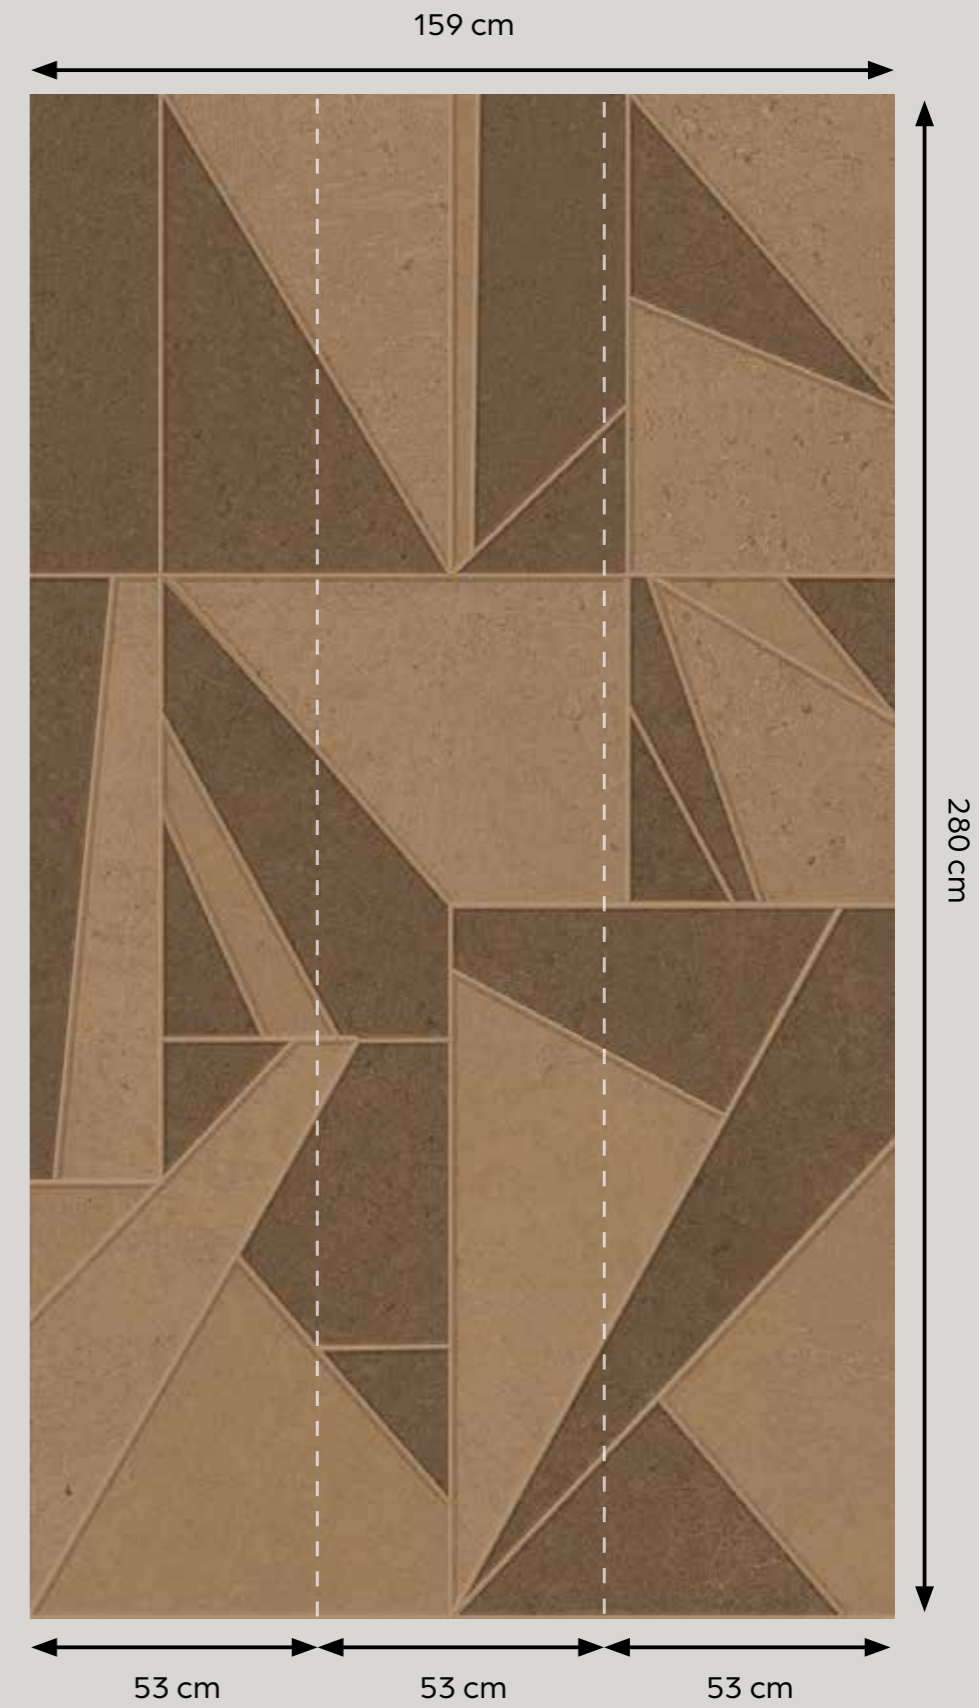

# GEO METRIC

# Geometric

“Geometry will draw the soul toward truth and create the spirit of philosophy.”

Ref. SW 3000-1

W 159 x H 280 cm | Repeatable

Ref. SW 3001-1

W 159 x H 280 cm | Repeatable

**Ref. SW 3001-2**

W 159 x H 280 cm | Repeatable