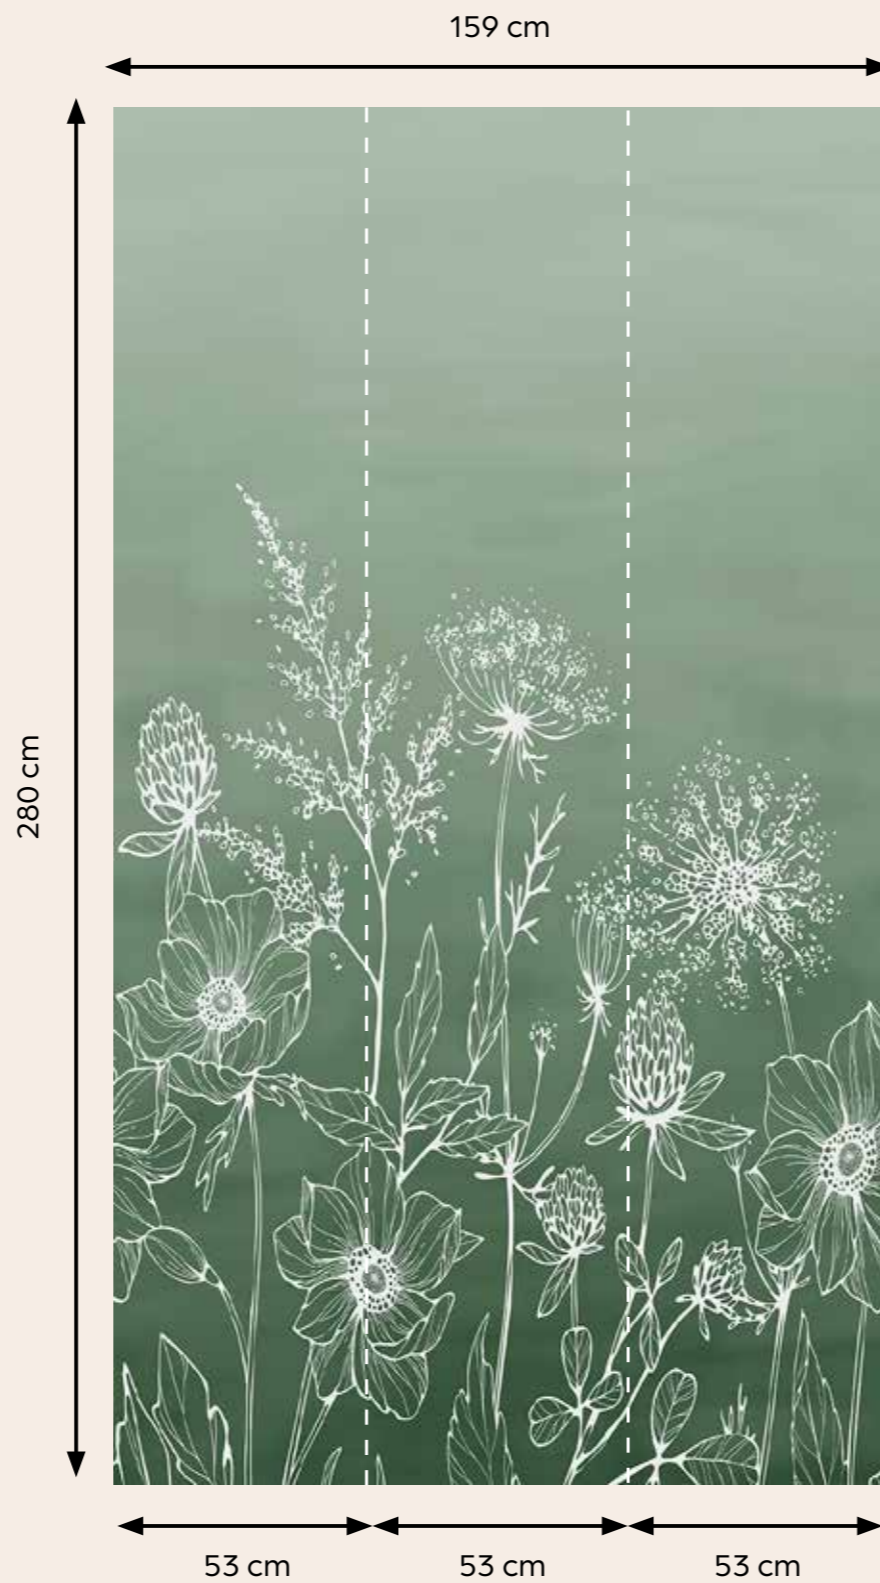

Afm. 2800x2120 | Repeatable

P O P

Art

*"Pop Art looks out into the world. It doesn't look like a painting of something, it looks like the thing itself."*

Ref. SW 3016-1

W 265 x H 280 cm | Not repeatable

**WOW!**

Ref. SW 3030-2

W 159 x H 280 cm | Repeatable

Ref. SW 3030-3

W 159 x H 280 cm | Repeatable

Ref. SW 3030-4

W 159 x H 280 cm | Repeatable

**Ref. SW 3031-1**

W 159 x H 280 cm | Repeatable