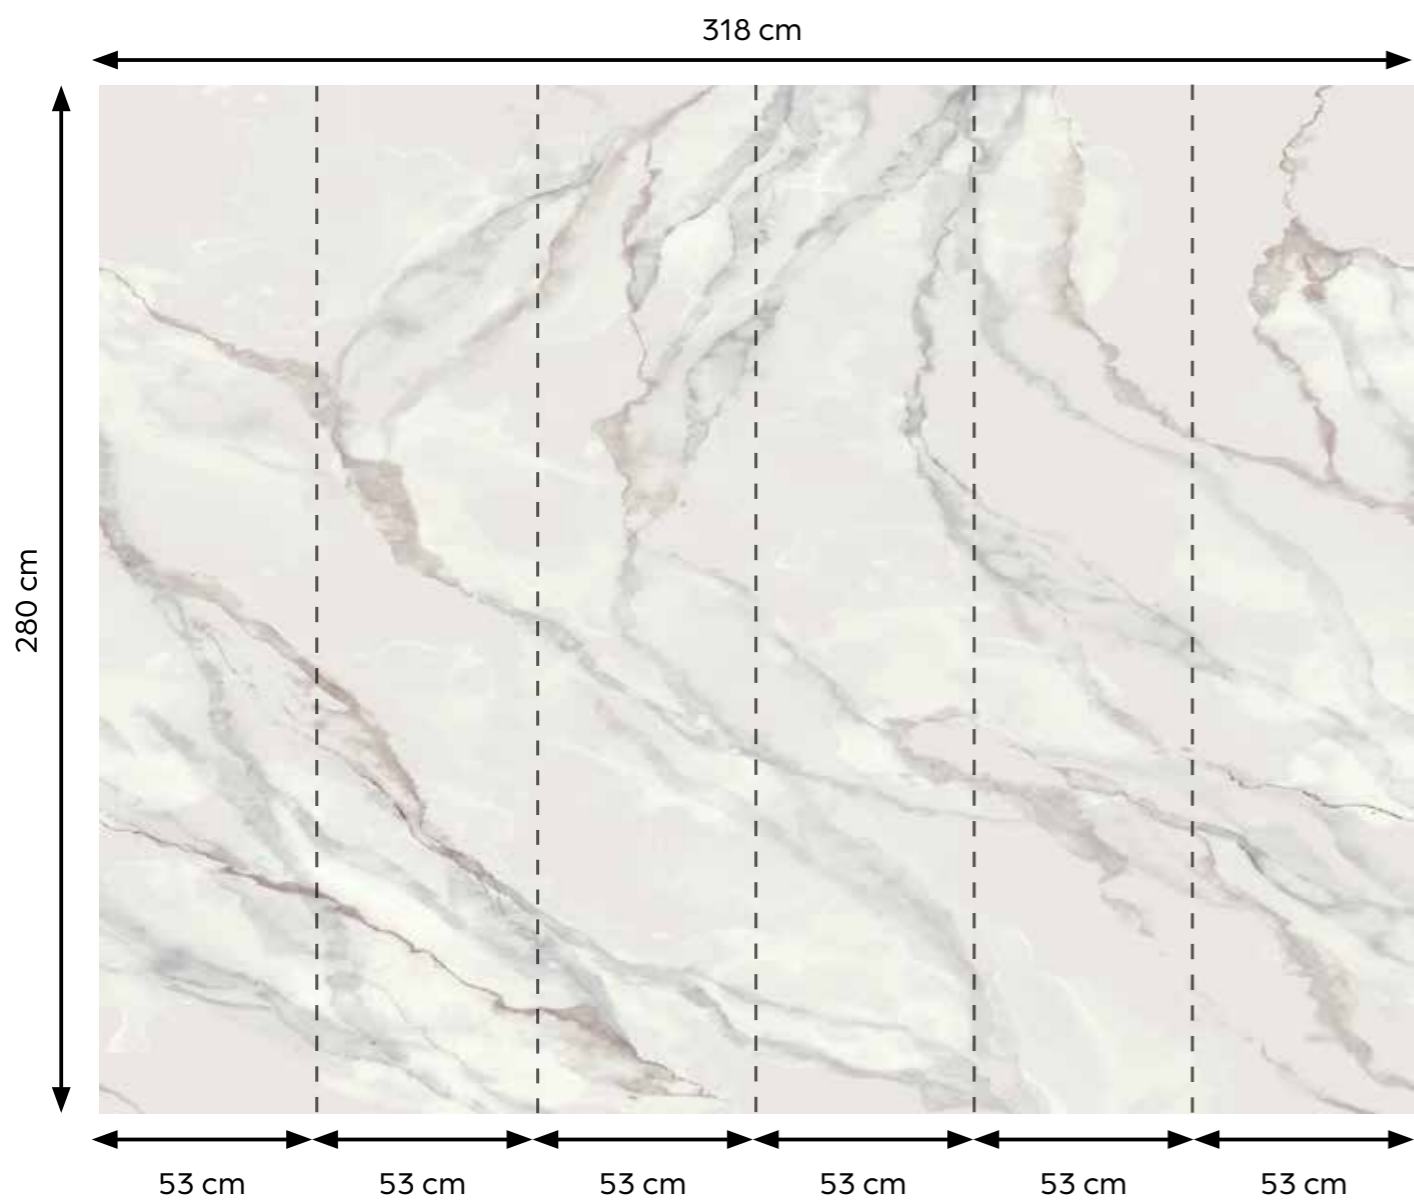

W 159 x H 280 cm | Repeatable

Ref. SW 3011-2

W 159 x H 280 cm | Repeatable

**Ref. SW 3012-1**

W 159 x H 280 cm | Repeatable

**Ref. SW 3012-2**

W 159 x H 280 cm | Repeatable

**Ref. SW 3013-1**