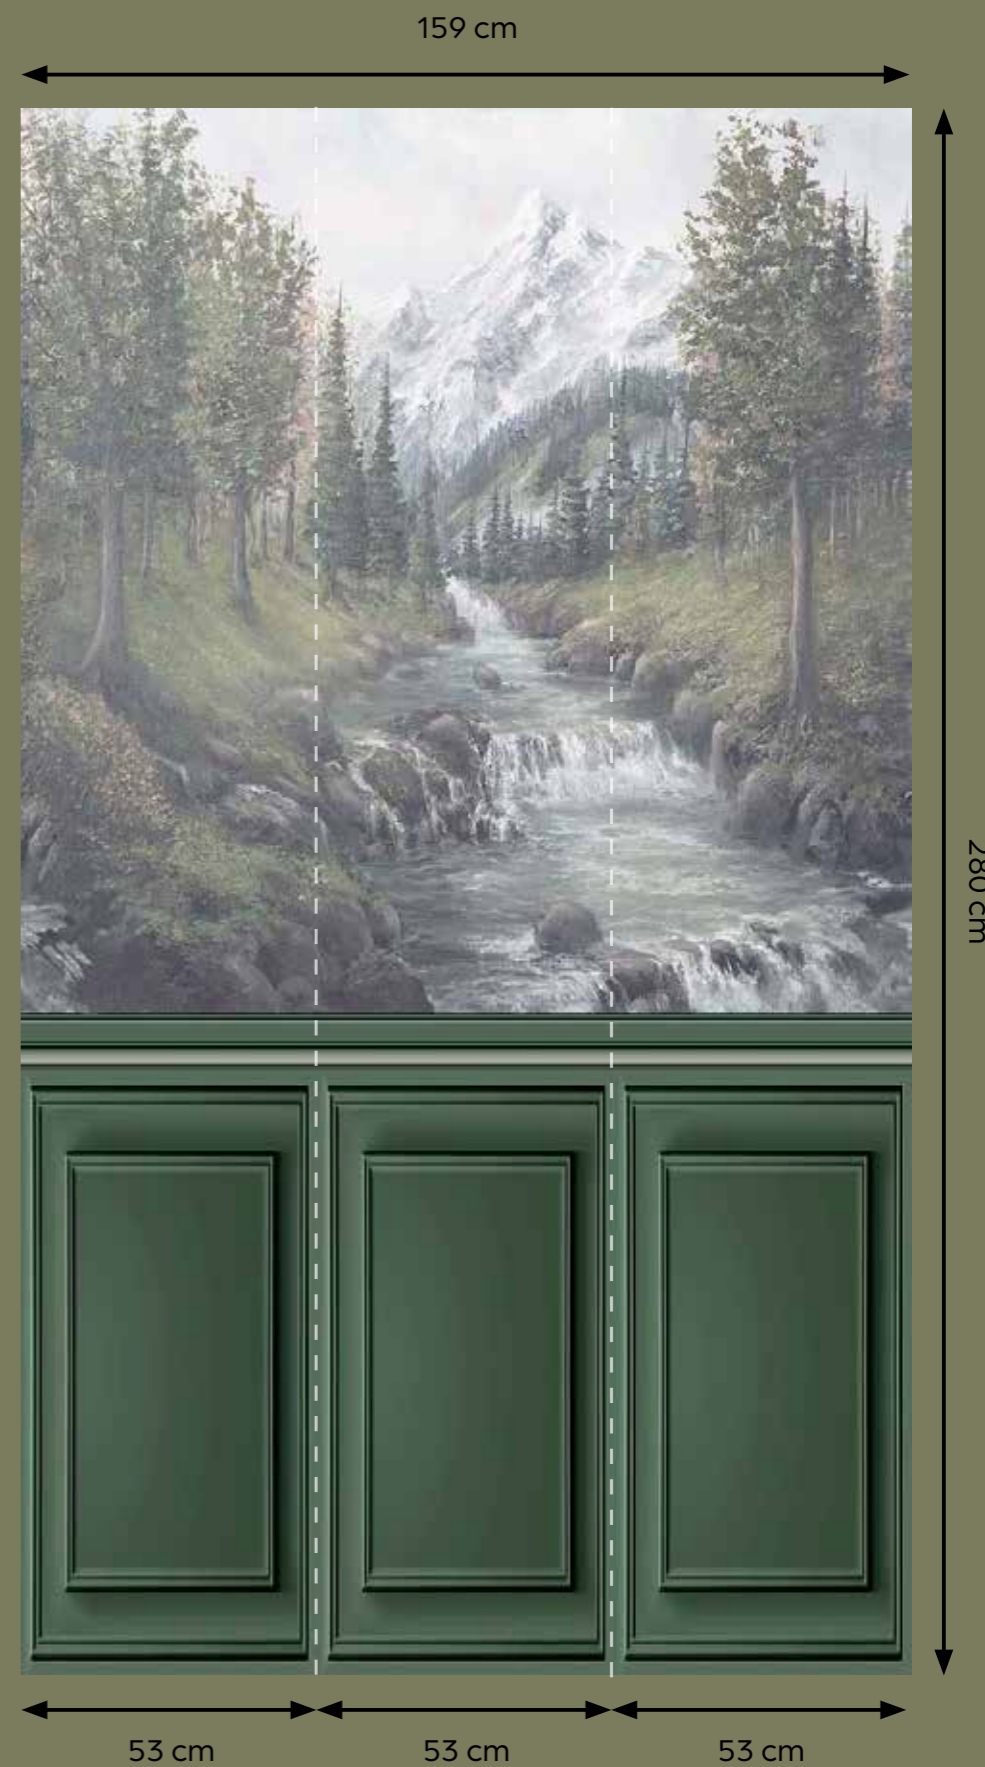

Ref. SW 3036-1

W 159 x H 280 cm | Repeatable