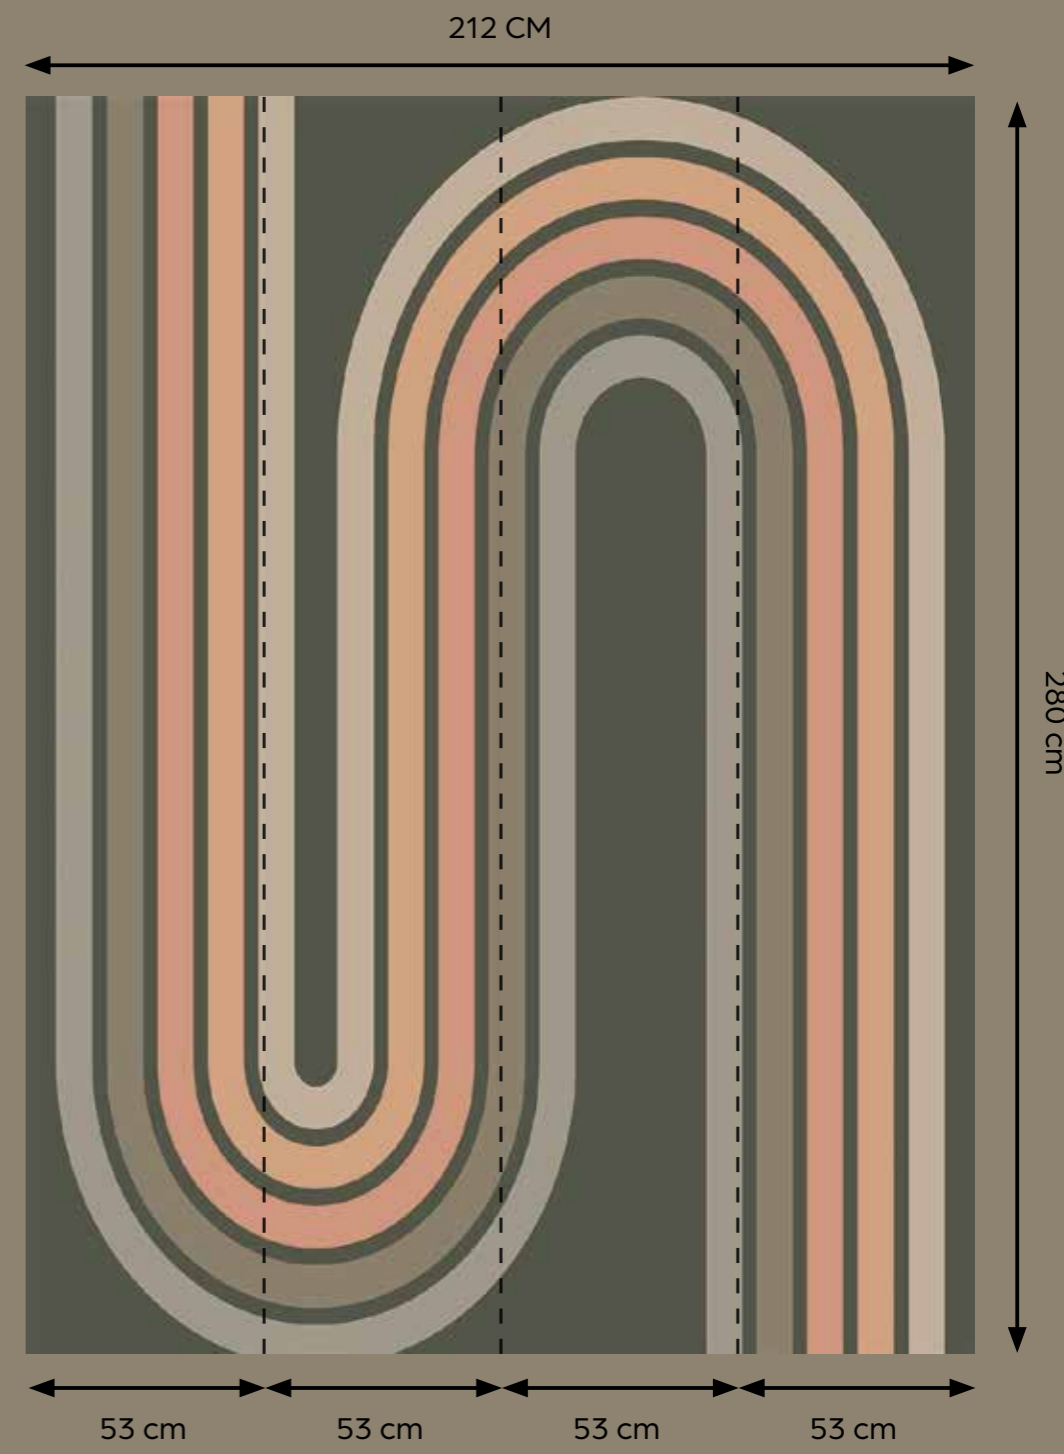

Ref. SW 3019-3

W 212 x H 280 cm | Repeatable