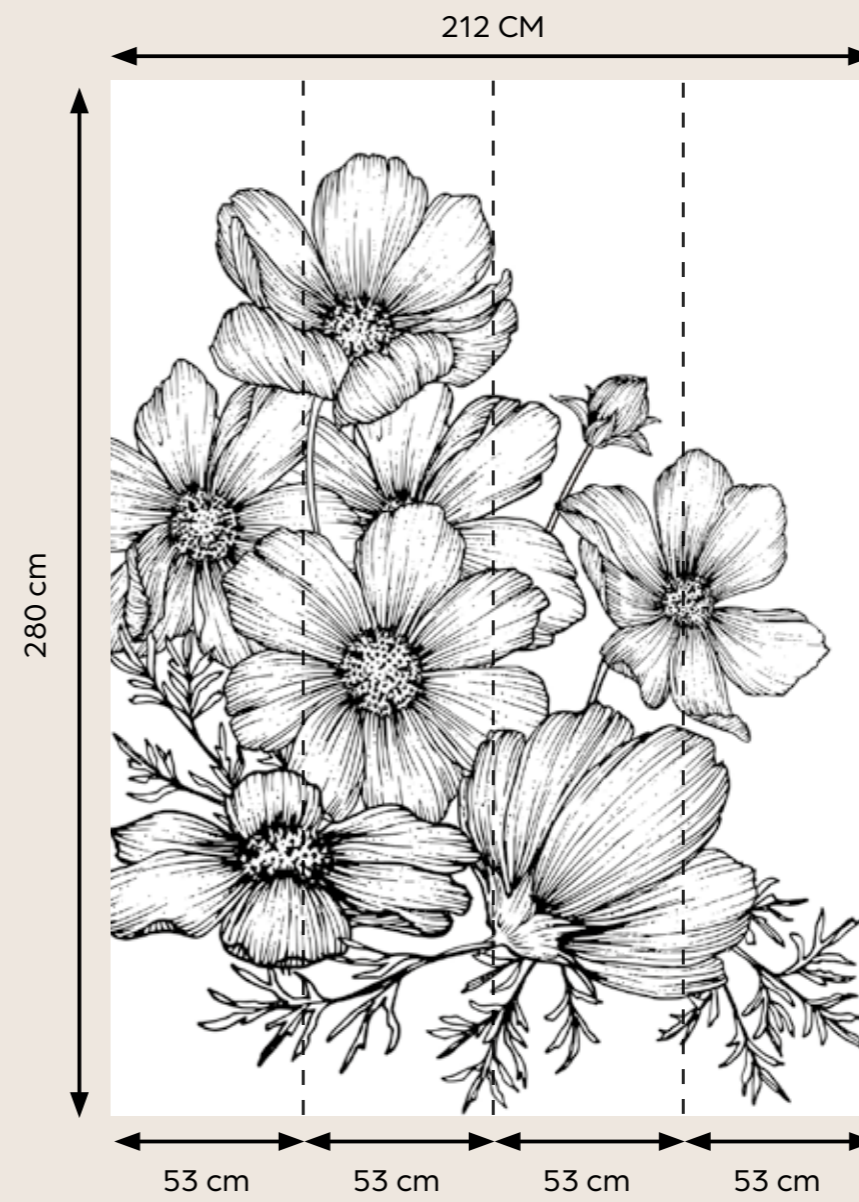

Ref. SW 3027-1

W 212 x H 280 cm | Not repeatable