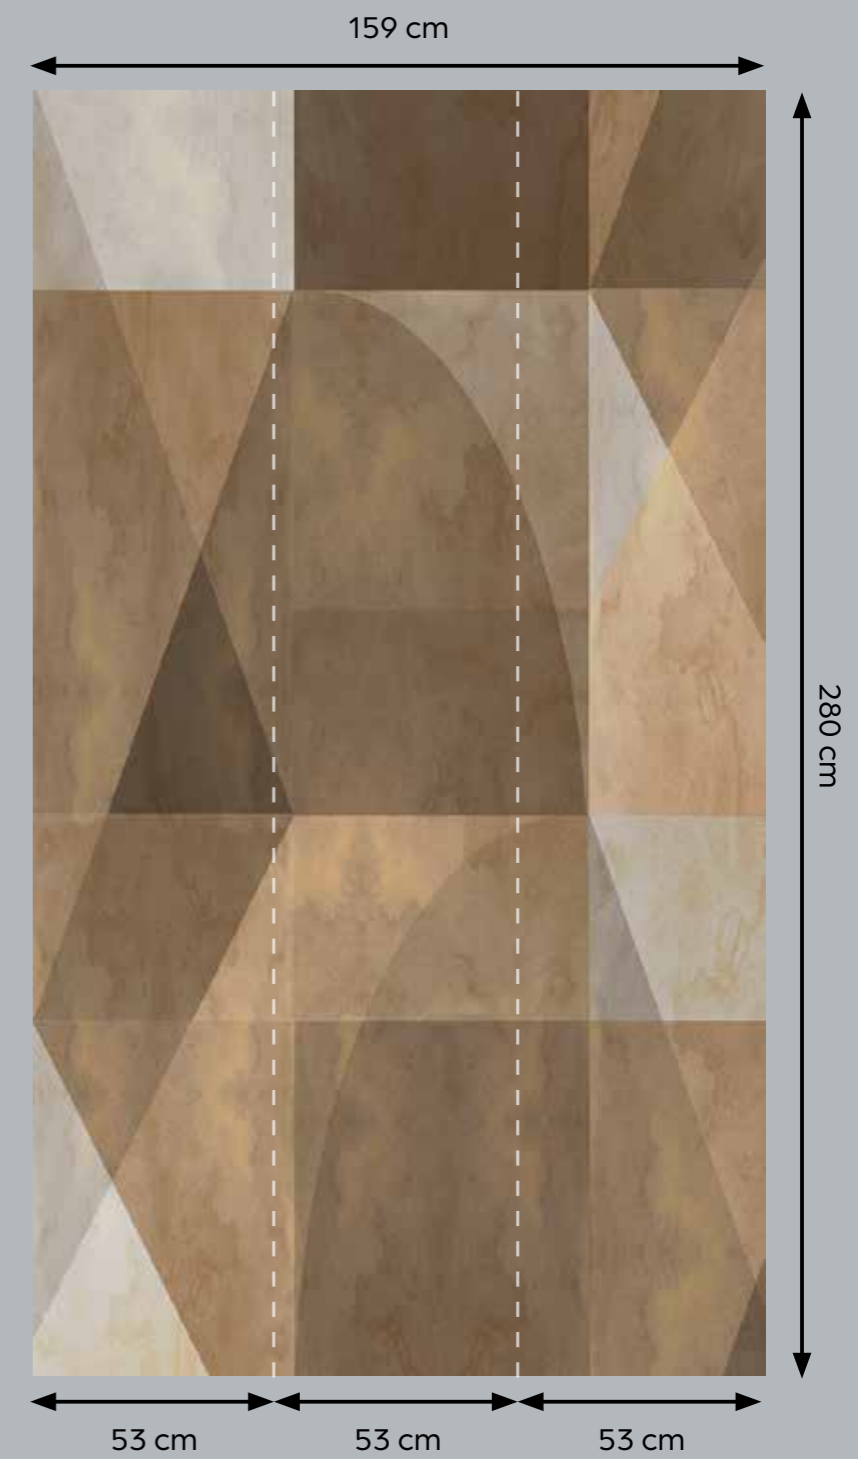

Ref. SW 3004-2

W 159 x H 280 cm | Repeatable