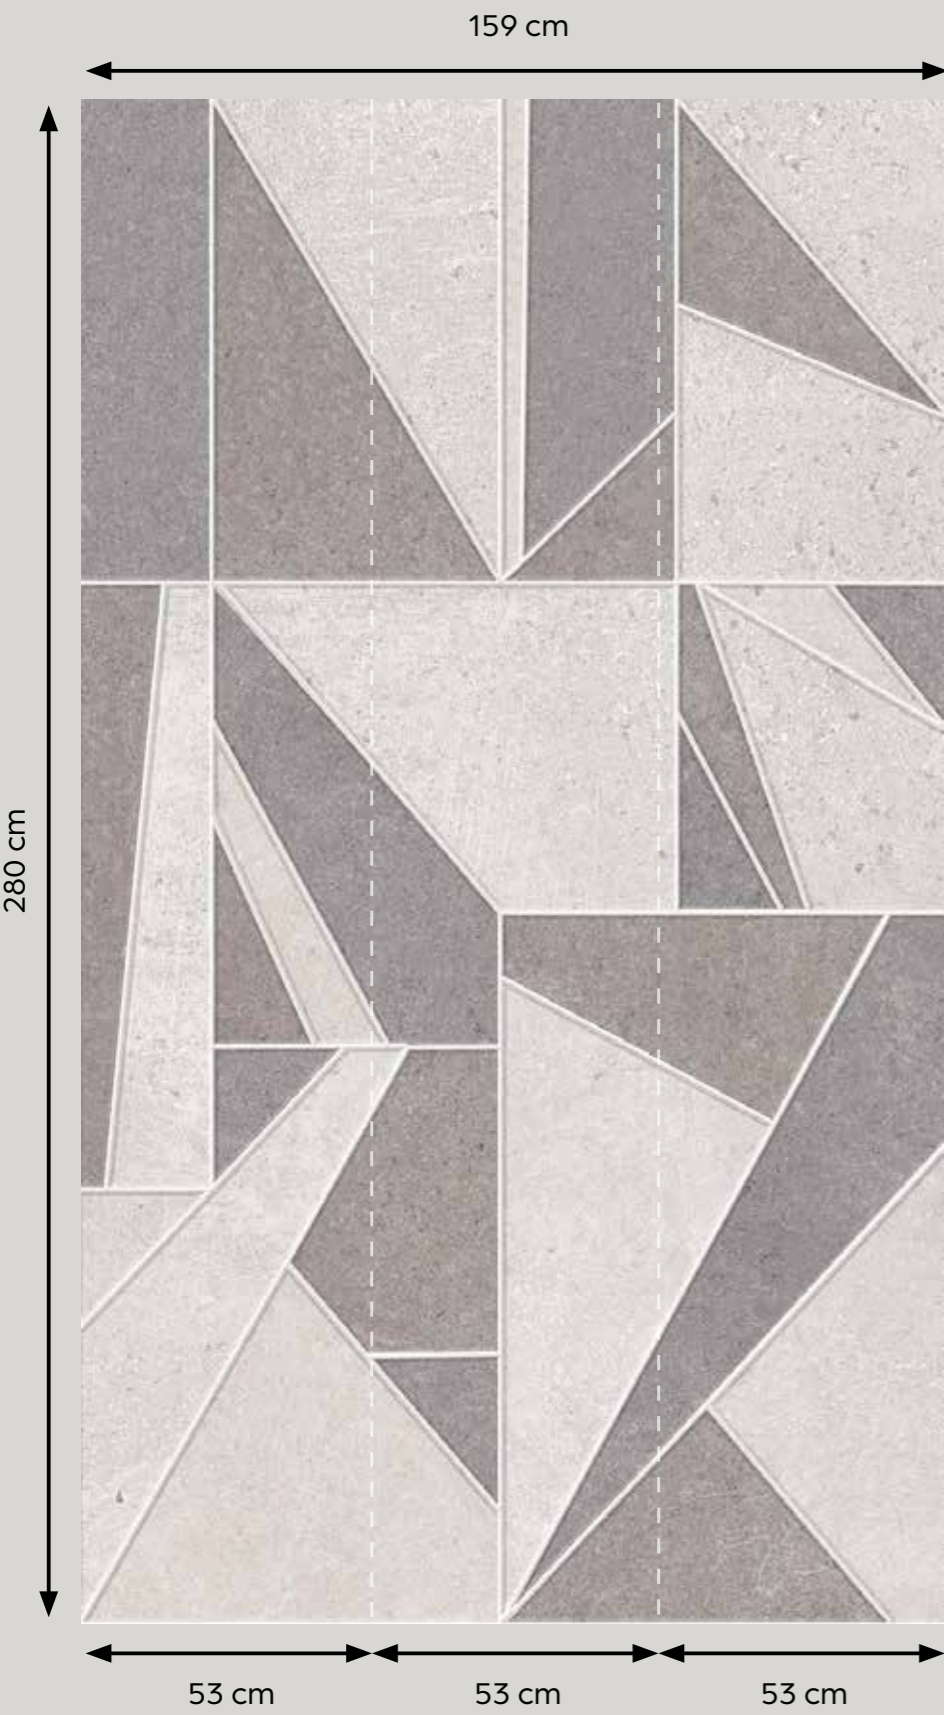

# GEO METRIC

# Geometric

“Geometry will draw the soul toward truth and create the spirit of philosophy.”

Ref. SW 3000-1

W 159 x H 280 cm | Repeatable

Ref. SW 3001-1

W 159 x H 280 cm | Repeatable

**Ref. SW 3001-2**

W 159 x H 280 cm | Repeatable