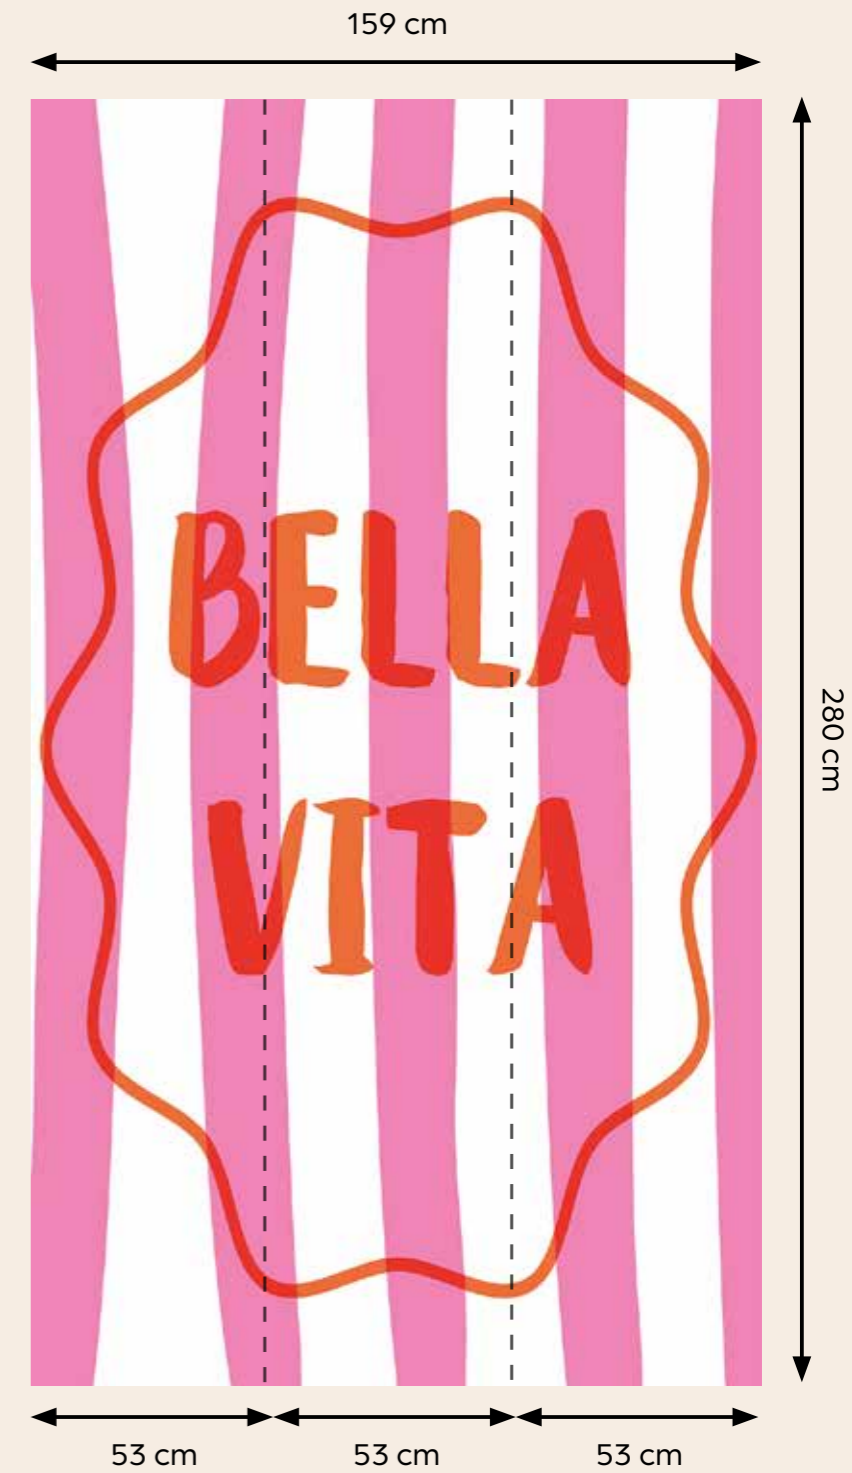

Ref. SW 3021-2

W 159 x H 280 cm | Not repeatable