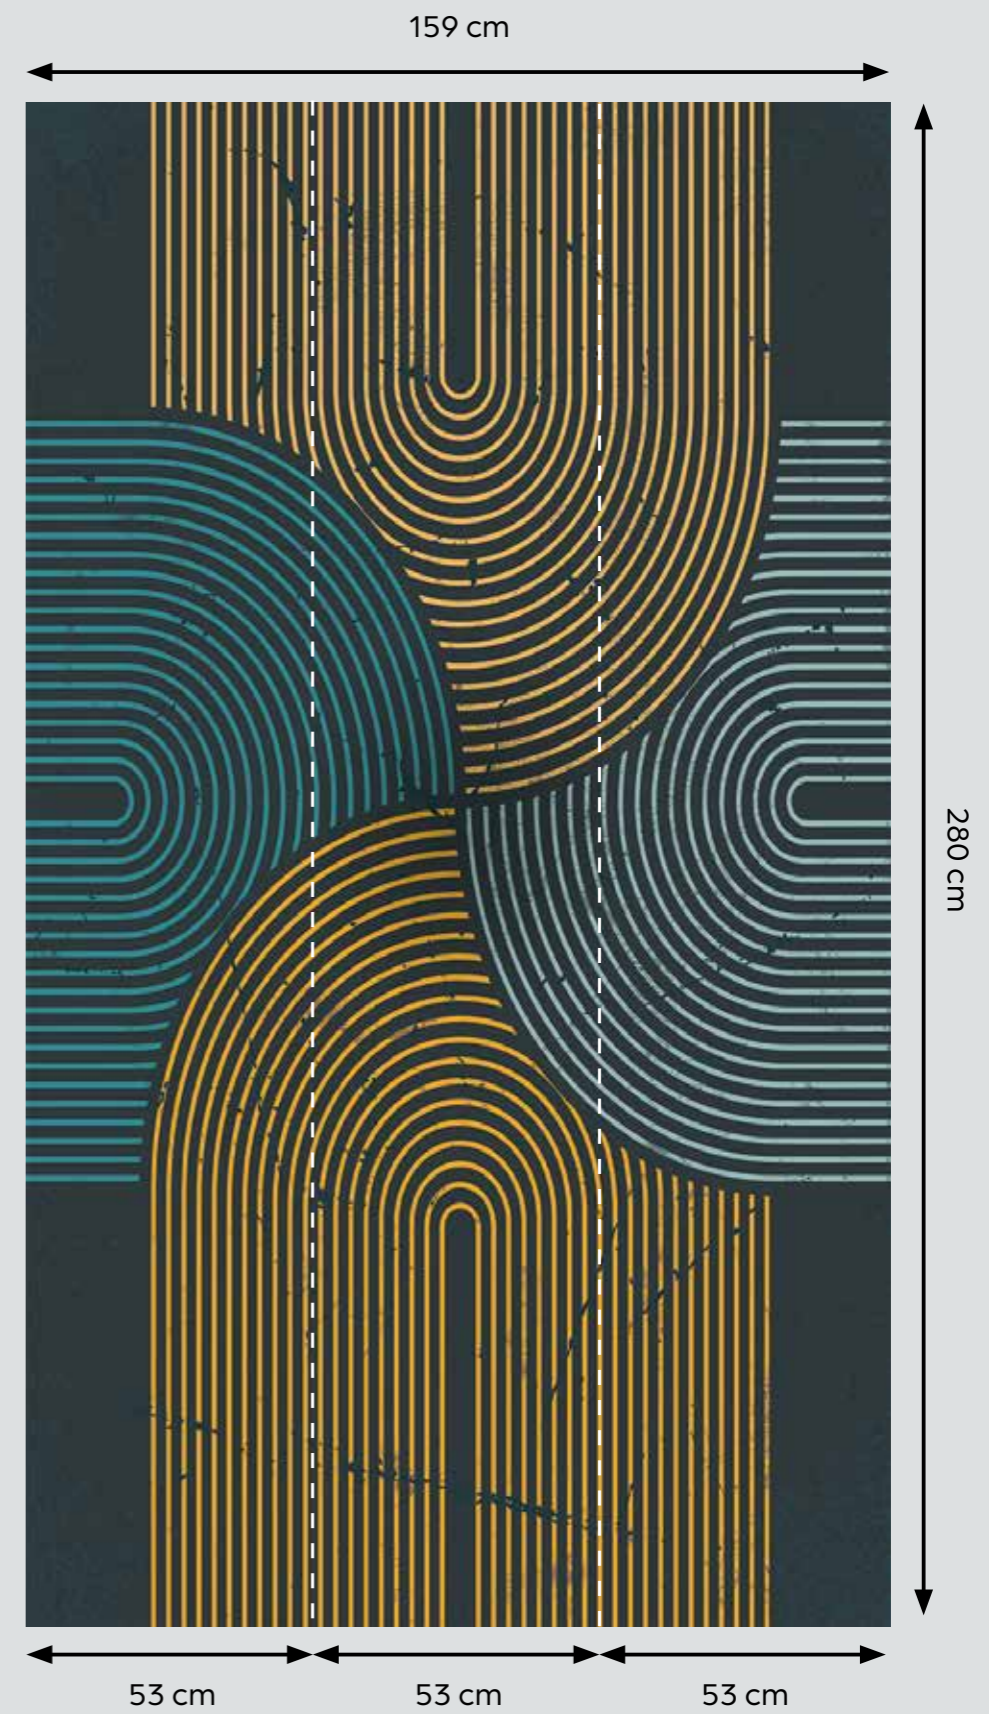

# GEO METRIC

# Geometric

“Geometry will draw the soul toward truth and create the spirit of philosophy.”

Ref. SW 3000-1

W 159 x H 280 cm | Repeatable

Ref. SW 3001-1

W 159 x H 280 cm | Repeatable

**Ref. SW 3001-2**

W 159 x H 280 cm | Repeatable

Afm. 2800x2120 | Repeatable

P O P

Art

*"Pop Art looks out into the world. It doesn't look like a painting of something, it looks like the thing itself."*

Ref. SW 3016-1

W 265 x H 280 cm | Not repeatable

**WOW!**