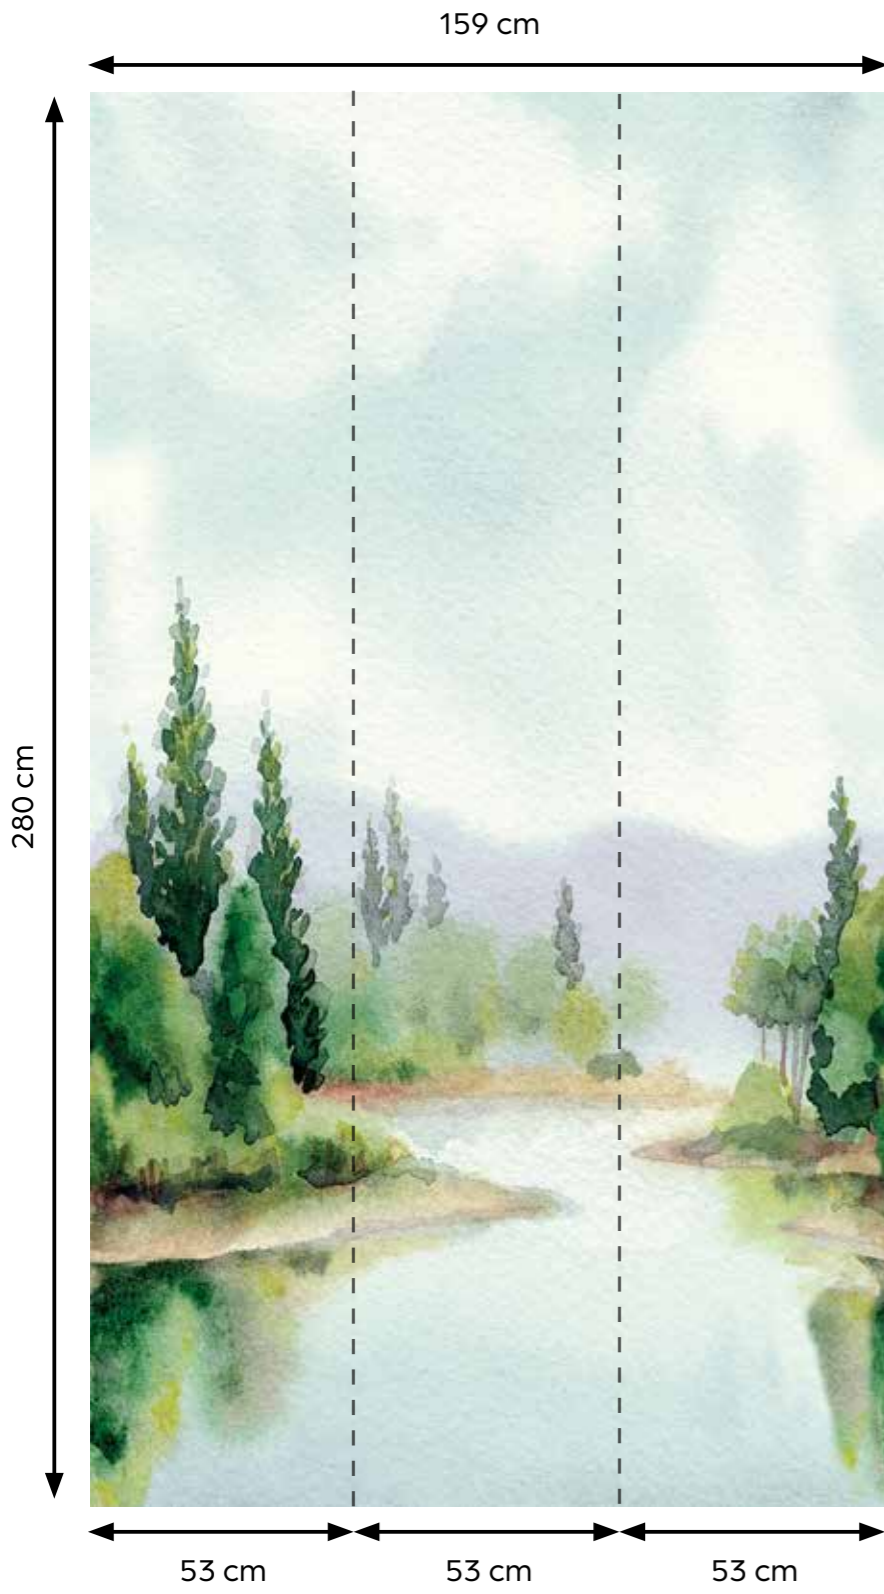

Ref. SW 3037-1

W 159 x H 280 cm | Repeatable