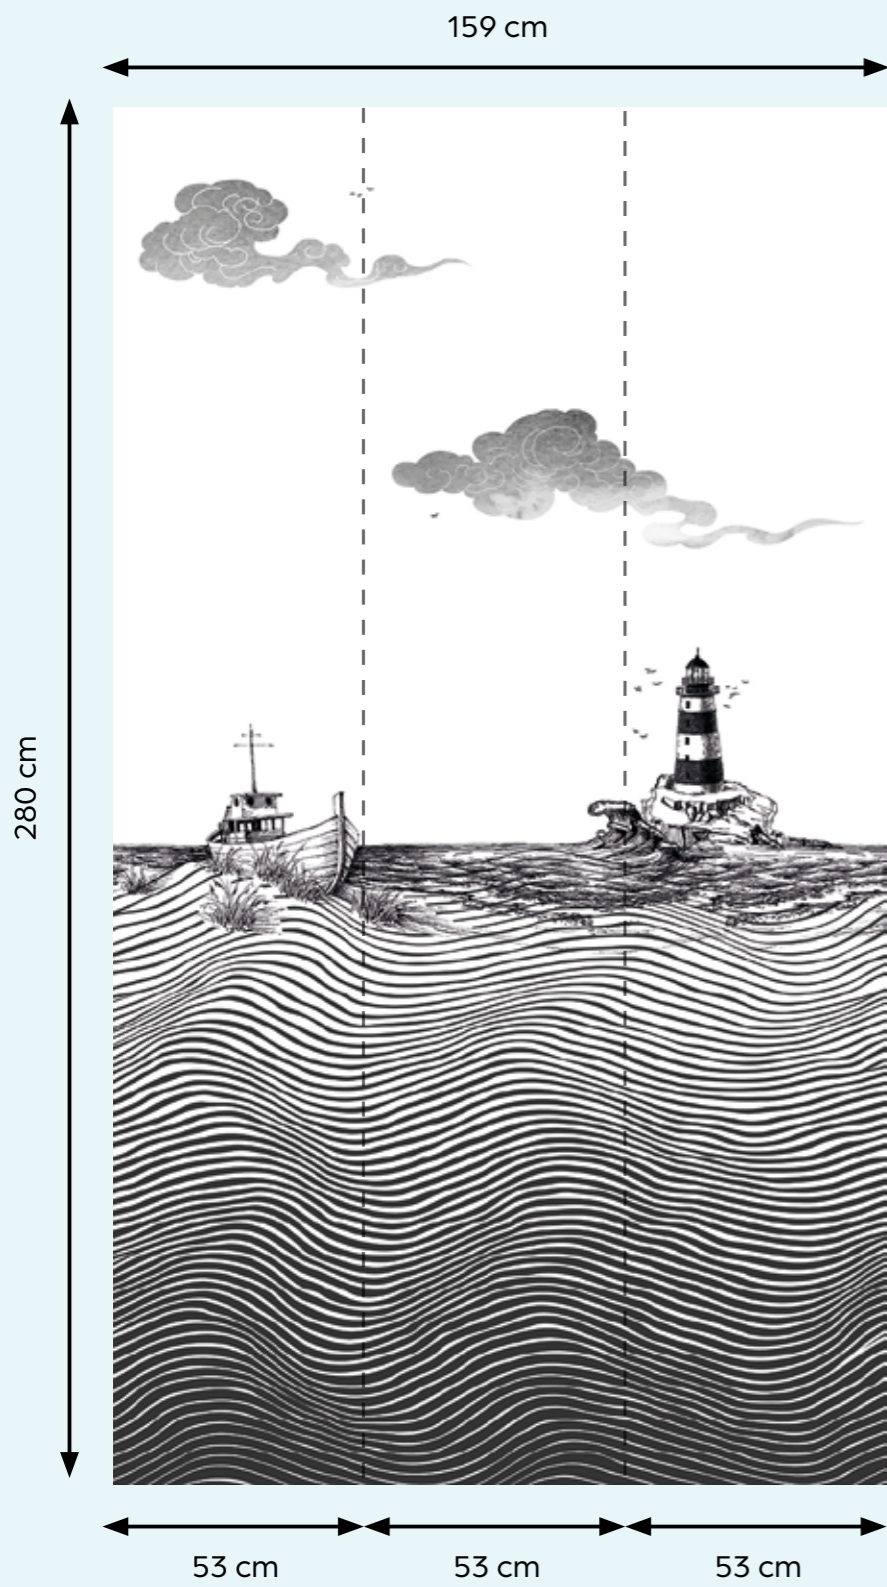

Ref. SW 3065-1

W 159 x H 280 cm | Repeatable