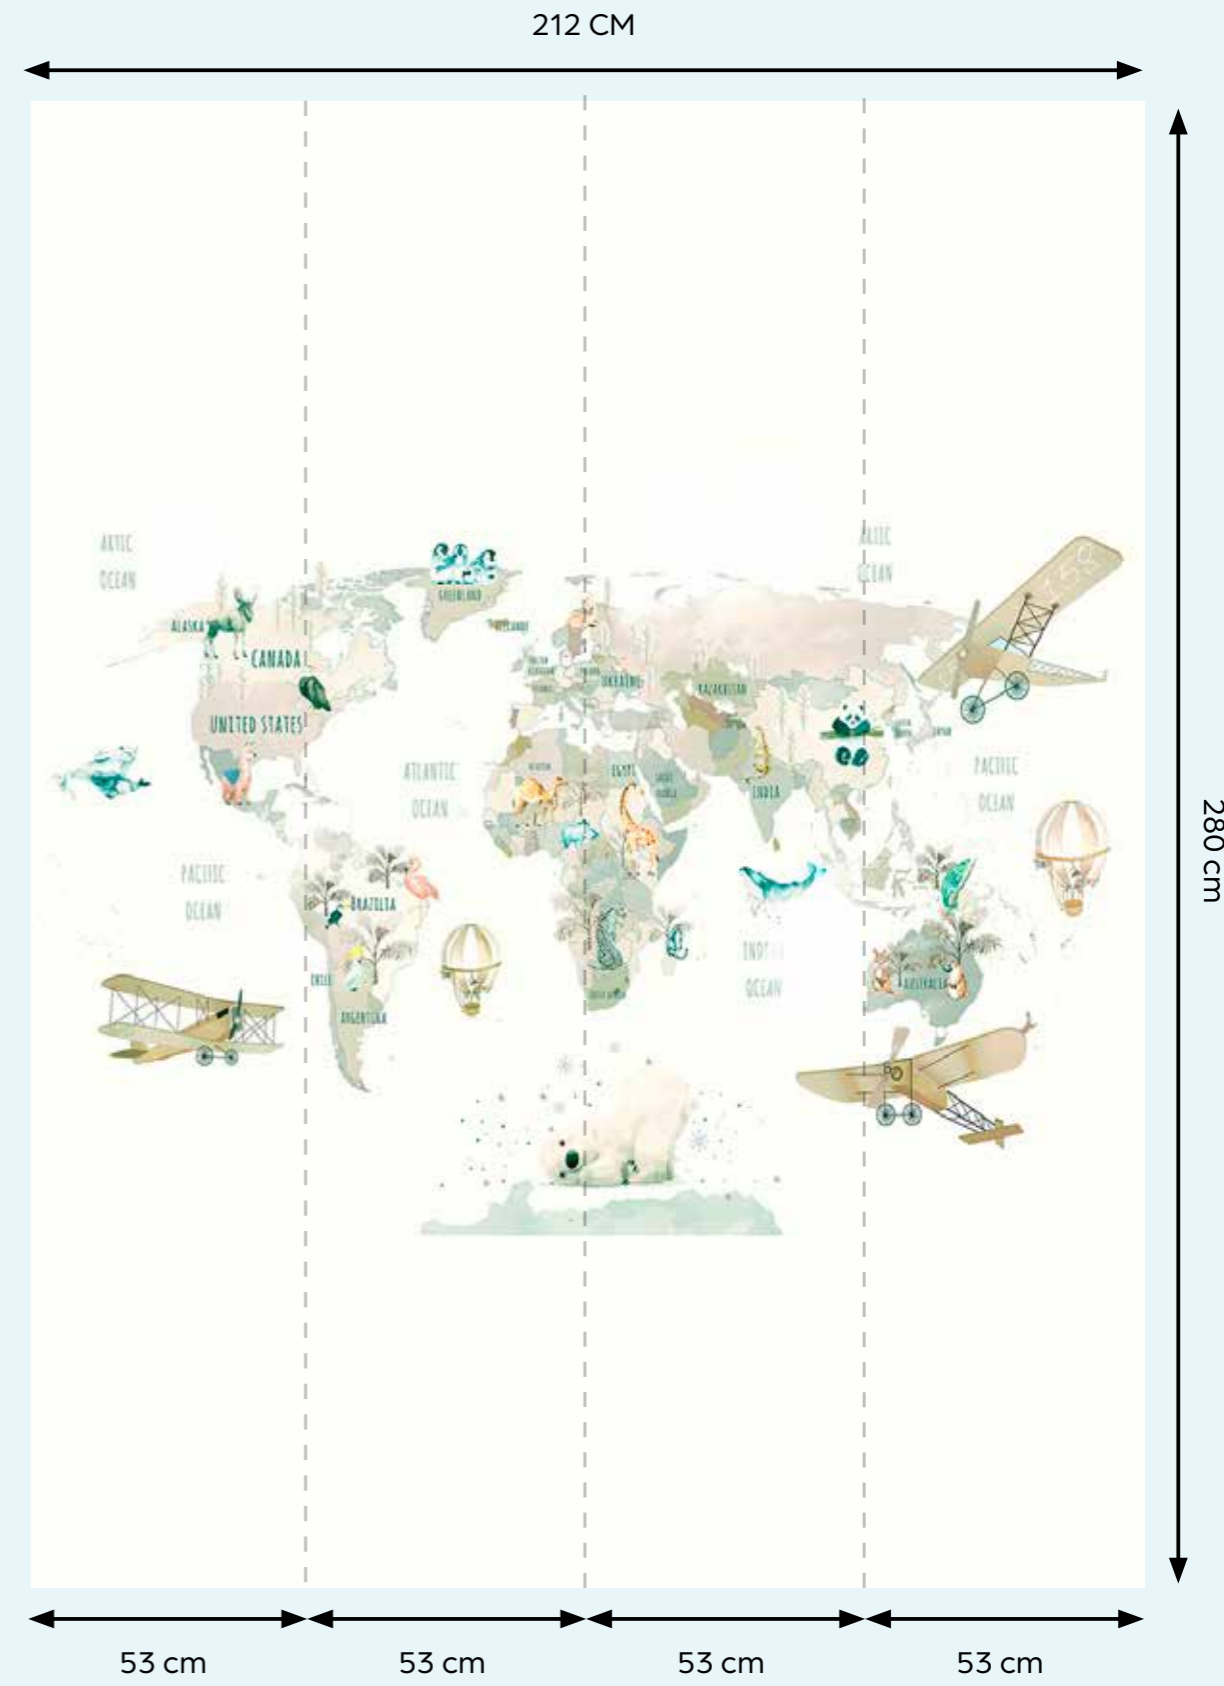

Ref. SW 3064-1

W 212 x H 280 cm | Not repeatable