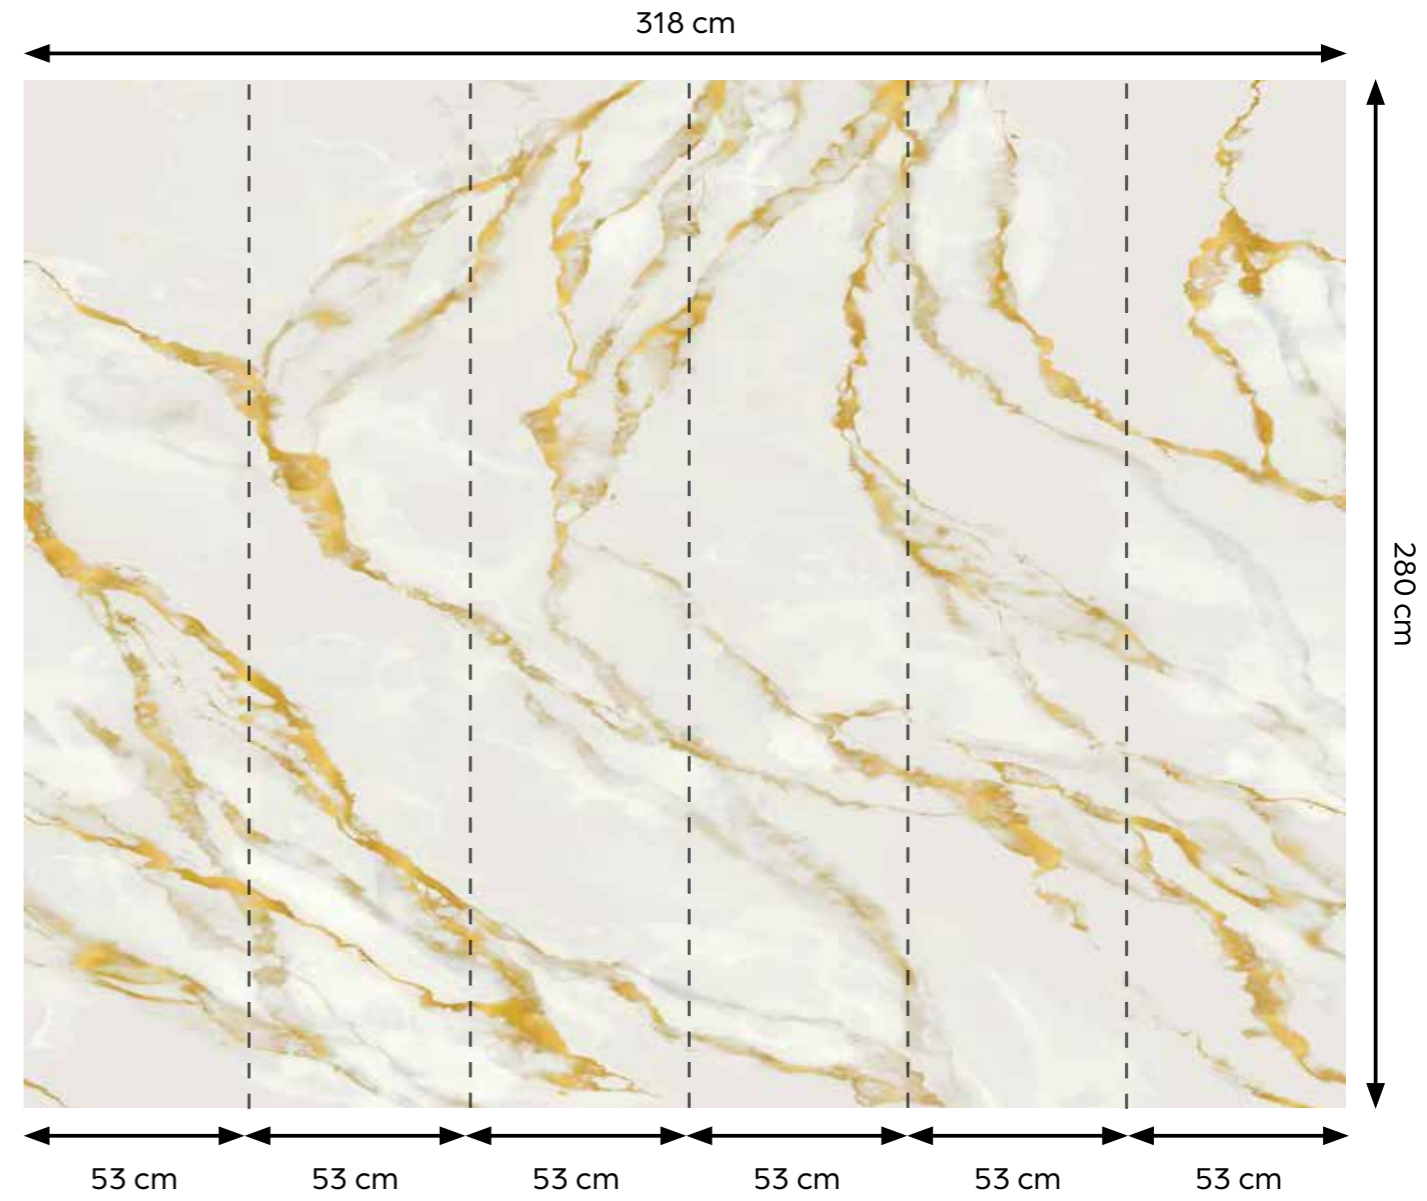

Ref. SW 3013-2

W 318 x H 280 cm | Repeatable